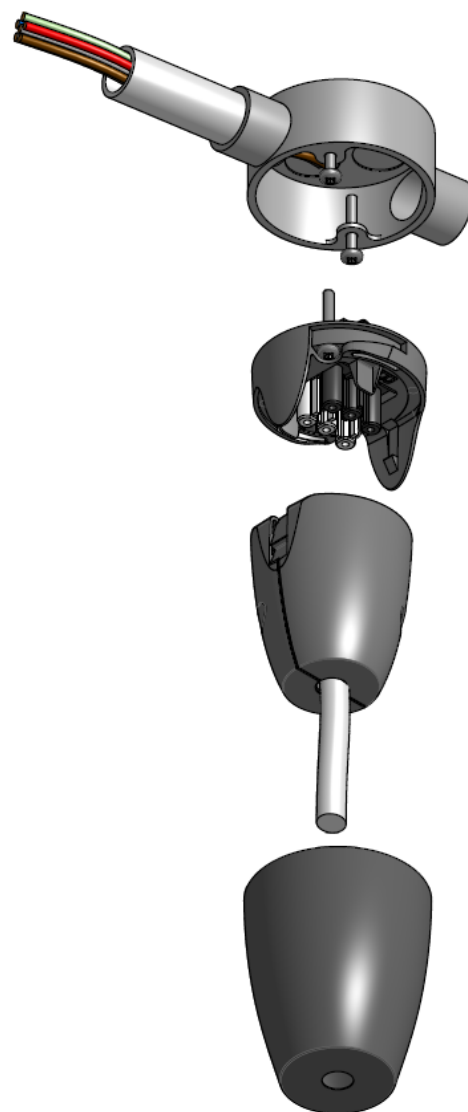

SPECIFICATION DATA

Code	Finish	Rate Voltage (V)	Current Rating (amp)	Frequency (Hz)	Rated impulse voltage (kV)
TBC	Black	250	10	50	4

- 5 year warranty
- 6 pole for all dimming and emergency wiring options
- Large capacity terminals 2.5mm
- Suitable for on load connection/disconnection of lighting
- Easy twist lock architectural cover
- Diameter of cover matches diameter of BESA box for a sleek look
- BESA Box Mountable
- Matt black or Matt white finish options
- The plug latches into place with a satisfying 'click' and the decorative cover, secured with a simple quarter twist.
- EN IEC 61535 2019, EN60320-1 2015+2016, EN 60320-2-2 1998, EN60598-1
- UL 1977, BS 5733, LVD 2014/35/EU, RoHS 2011/65/EU

Titan

BESA box mountable, rewirable 6 pole plug ceiling rose

Construction

- PA6 Halogen Free UL94 V0
- CuZn, tin-plated
- Steel and wrought copper alloy

Features

- Besa mountable
- Ideal for ceilings without a void
- IP20

Applications

- Commercial and Business Areas
- Public buildings
- Co-work spaces
- Offices
- Hotels and Restaurants
- Arts and Culture spaces

Benefits

- Contemporary style
- Plug and play
- Rewirable 6 pole plug

Finish Options

Code	Description
B	Black
W	White

Mounting Options

Code	Description
N/A	Surface or BESA Mounted

Dimensions

HEADOFFICE: Unit 5, Trident industrial Estate, Pindar Rd, Hoddesdon Hertfordshire, EN11 0WZ