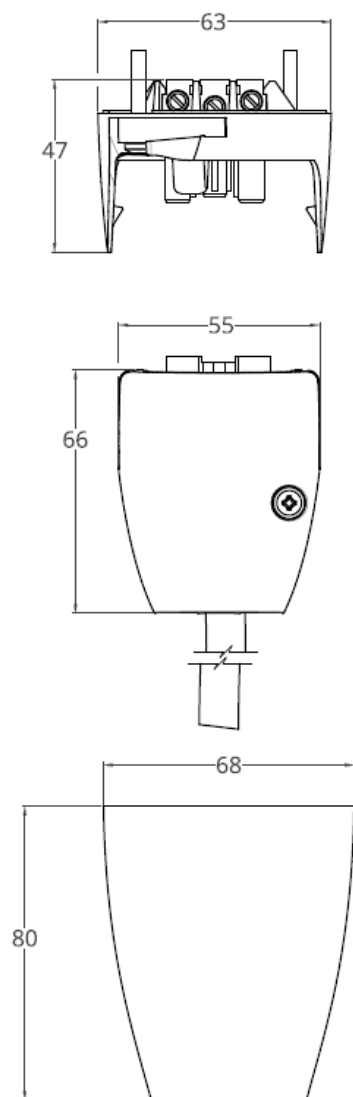

SPECIFICATION DATA

Code	Finish	Rate Voltage (V)	Current Rating (amp)	Frequency (Hz)	Rated impulse voltage (kV)
TBC	Black	250	10	50	4

- 5 year warranty
- 6 pole for all dimming and emergency wiring options
- Large capacity terminals 2.5mm
- Suitable for on load connection/disconnection of lighting
- Easy twist lock architectural cover
- Diameter of cover matches diameter of BESA box for a sleek look
- BESA Box Mountable
- Matt black or Matt white finish options
- The plug latches into place with a satisfying 'click' and the decorative cover, secured with a simple quarter twist.
- EN IEC 61535 2019, EN60320-1 2015+2016, EN 60320-2-2 1998, EN60598-1
- UL 1977, BS 5733, LVD 2014/35/EU, RoHS 2011/65/EU

Titan

BESA box mountable, rewirable 6 pole plug ceiling rose

Construction

- PA6 Halogen Free UL94 V0
- CuZn, tin-plated
- Steel and wrought copper alloy

Features

- Besa mountable
- Ideal for ceilings without a void
- IP20

Finish Options

Code	Description
B	Black
W	White

Mounting Options

Code	Description
N/A	Surface or BESA Mounted

Dimensions

HEADOFFICE: Unit 5, Trident industrial Estate, Pindar Rd, Hoddesdon Hertfordshire, EN11 0WZ