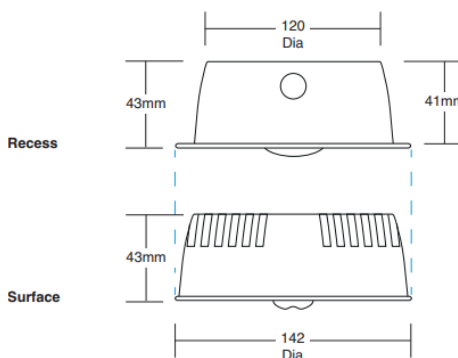

Mounting height Hm (m)	Access Corridor		Access Wide Angle	
	Spacing (m) min 0.5Lux open area	Spacing (m) min 1Lux escape	Spacing (m) min 0.5Lux open area	Spacing (m) min 1Lux escape
2.0	n/a	14.0	13.9	12.8
2.5	n/a	15.3	15.1	14.0
3.0	n/a	16.5	14.8	13.6

Optical Options

Code	Description
n/a	LED corridor lens
n/a	LED wide angle

Mounting Options

Code	Description
n/a	Surface
n/a	Recessed

Dimensions

Finish Options

Code	Description
BLK	Black
WHI	White

Please note, The light source contained in this luminaire shall only be replaced by the manufacturer or his service agent or a similar qualified person.