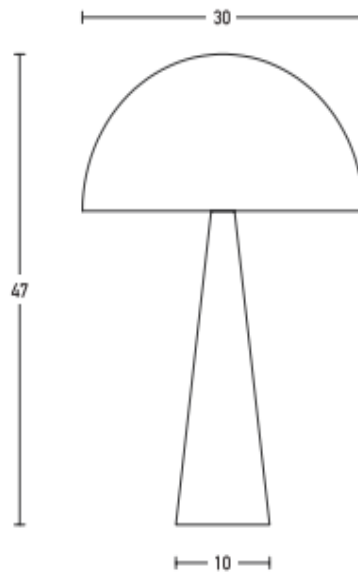

Tribeca Two Table Lamp

Construction

- Terrazzo

Features

- Stylish Design
- Range of Colour Options

Applications

- Commercial and Business Areas
- Public Buildings
- Housing
- Offices
- Hotels and Restaurants
- Arts and Culture spaces

Benefits

- Contemporary Style
- Energy Efficient Solution
- 5 Year Warranty

Optical Options

Code	Description
N/A	

CCT Options

Code	Description
3K8	3000K
4K8	4000K

Mounting Options

Code	Description
N/A	

Finish Options

Code	Description
G	Gold
B	Black

Dimensions