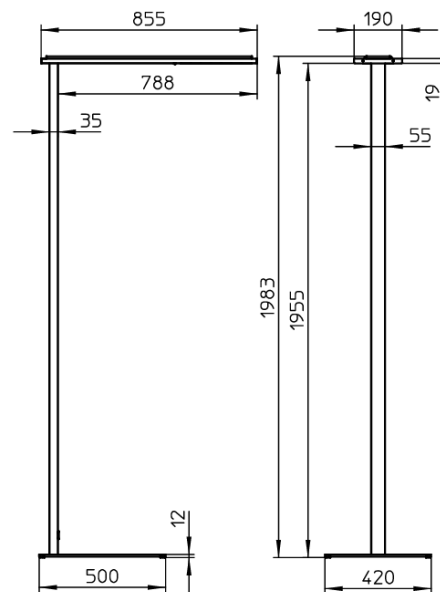

Mounting Options

Code	Description
F	Freestanding
D	Desk Mounted (see sepc)

Finish Options

Code	Description
W	White
B	Black (Standard)

Dimensions

The light source contained in this luminaire shall only be replaced by the manufacturer or his service agent or a similar qualified person.