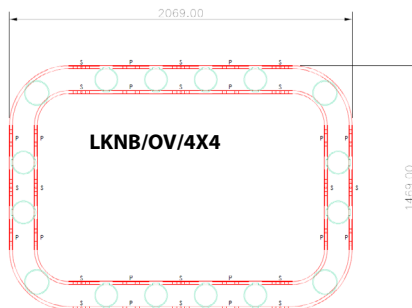

Dimensions

Please note, The light source contained in this luminaire shall only be replaced by the manufacturer or his service agent or a similar qualified person.