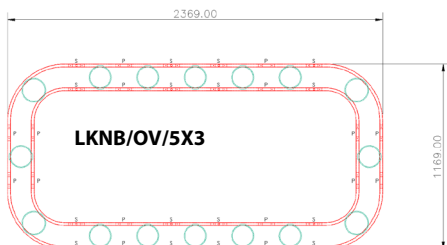

Dimensions

Please note, The light source contained in this luminaire shall only be replaced by the manufacturer or his service agent or a similar qualified person.