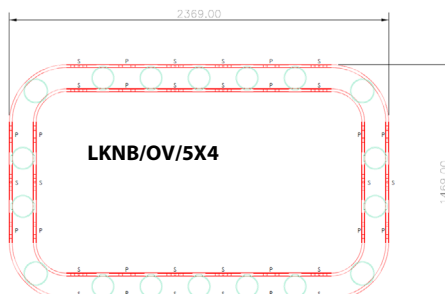

Dimensions

Please note, The light source contained in this luminaire shall only be replaced by the manufacturer or his service agent or a similar qualified person.