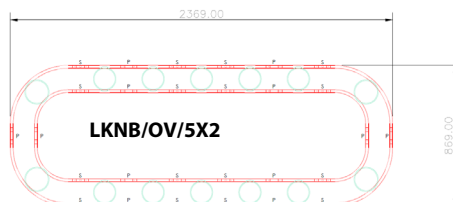

Løkken

OVAL PLANTER

Construction

- Aluminium
- Opal Diffuser

Features

- LED
- Stylish Design
- Besoke Options

Applications

- Commercial and Business Areas
- Public Buildings
- Retail
- Offices
- Hotels and Restaurants
- Arts and Culture spaces

Benefits

- Contemporary Style
- Energy Efficient Solution
- 5 Year Warranty

Mounting Options

Code	Description
N/A	Suspended (Standard)

Finish Options

Code	Description
B	Black
W	White
G	Grey
RAL	Any RAL by request

Dimensions

Please note, The light source contained in this luminaire shall only be replaced by the manufacturer or his service agent or a similar qualified person.