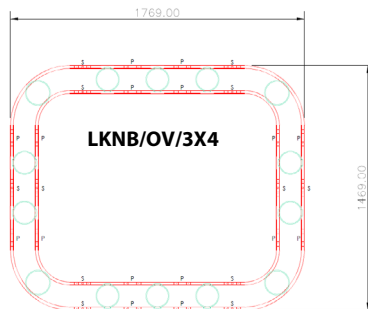

Dimensions

Please note, The light source contained in this luminaire shall only be replaced by the manufacturer or his service agent or a similar qualified person.