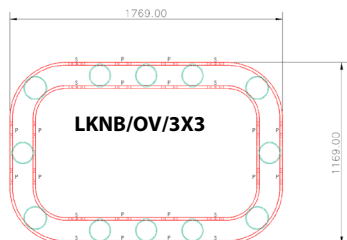

Dimensions

Please note, The light source contained in this luminaire shall only be replaced by the manufacturer or his service agent or a similar qualified person.