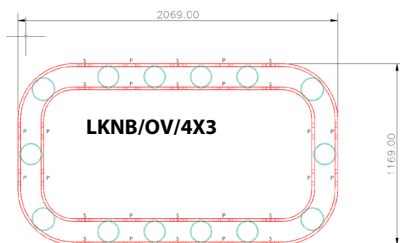

Dimensions

Please note, The light source contained in this luminaire shall only be replaced by the manufacturer or his service agent or a similar qualified person.