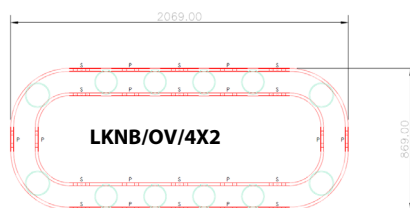

Løkken

OVAL PLANTER

Construction

- Aluminium
- Opal Diffuser

Features

- LED
- Stylish Design
- Besoke Options

Applications

- Commercial and Business Areas
- Public Buildings
- Retail
- Offices
- Hotels and Restaurants
- Arts and Culture spaces

Benefits

- Contemporary Style
- Energy Efficient Solution
- 5 Year Warranty

Mounting Options

Code	Description
N/A	Suspended (Standard)

Finish Options

Code	Description
B	Black
W	White
G	Grey
RAL	Any RAL by request

Dimensions

Please note, The light source contained in this luminaire shall only be replaced by the manufacturer or his service agent or a similar qualified person.