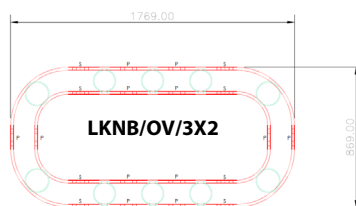

Løkken

OVAL PLANTER

Construction

- Aluminium
- Opal Diffuser

Features

- LED
- Stylish Design
- Besoke Options

Applications

- Commercial and Business Areas
- Public Buildings
- Retail
- Offices
- Hotels and Restaurants
- Arts and Culture spaces

Benefits

- Contemporary Style
- Energy Efficient Solution
- 5 Year Warranty

Mounting Options

Code	Description
N/A	Suspended (Standard)

Finish Options

Code	Description
B	Black
W	White
G	Grey
RAL	Any RAL by request

Dimensions

Please note, The light source contained in this luminaire shall only be replaced by the manufacturer or his service agent or a similar qualified person.