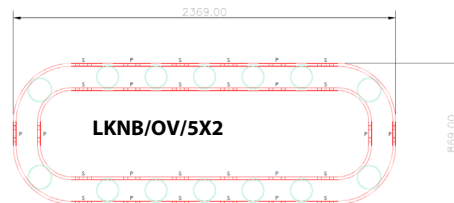

Løkken

OVAL PLANTER

Construction

- Aluminium
- Opal Diffuser

Features

- LED
- Stylish Design
- Besoke Options

Applications

- Commercial and Business Areas
- Public Buildings
- Retail
- Offices
- Hotels and Restaurants
- Arts and Culture spaces

Benefits

- Contemporary Style
- Energy Efficient Solution
- 5 Year Warranty

Mounting Options

Code	Description
N/A	Suspended (Standard)

Finish Options

Code	Description
B	Black
W	White
G	Grey
RAL	Any RAL by request

Dimensions

Please note, The light source contained in this luminaire shall only be replaced by the manufacturer or his service agent or a similar qualified person.