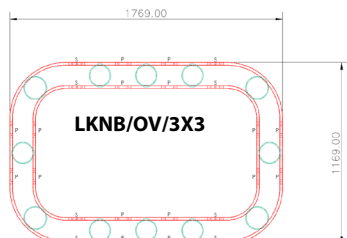

Dimensions

Please note, The light source contained in this luminaire shall only be replaced by the manufacturer or his service agent or a similar qualified person.