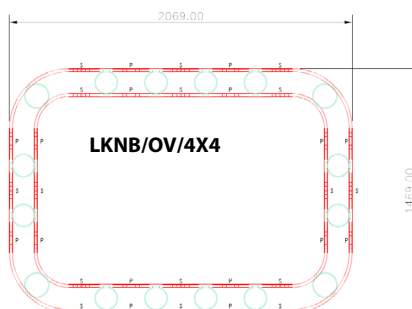

Dimensions

Please note, The light source contained in this luminaire shall only be replaced by the manufacturer or his service agent or a similar qualified person.