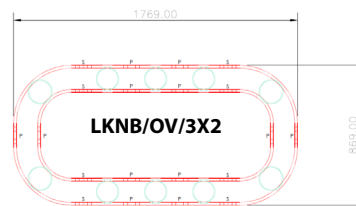

Løkken

OVAL PLANTER

Construction

- Aluminium
- Opal Diffuser

Features

- LED
- Stylish Design
- Besoke Options

Applications

- Commercial and Business Areas
- Public Buildings
- Retail
- Offices
- Hotels and Restaurants
- Arts and Culture spaces

Benefits

- Contemporary Style
- Energy Efficient Solution
- 5 Year Warranty

Mounting Options

Code	Description
N/A	Suspended (Standard)

Finish Options

Code	Description
B	Black
W	White
G	Grey
RAL	Any RAL by request

Dimensions

Please note, The light source contained in this luminaire shall only be replaced by the manufacturer or his service agent or a similar qualified person.