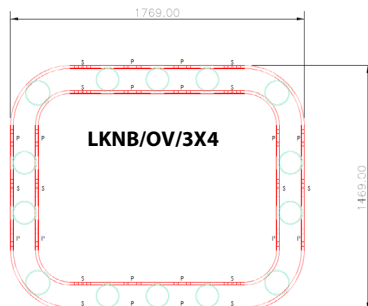

Dimensions

Please note, The light source contained in this luminaire shall only be replaced by the manufacturer or his service agent or a similar qualified person.