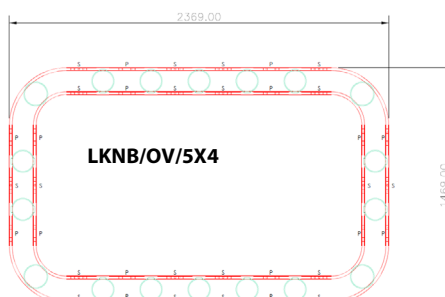

Dimensions

Please note, The light source contained in this luminaire shall only be replaced by the manufacturer or his service agent or a similar qualified person.