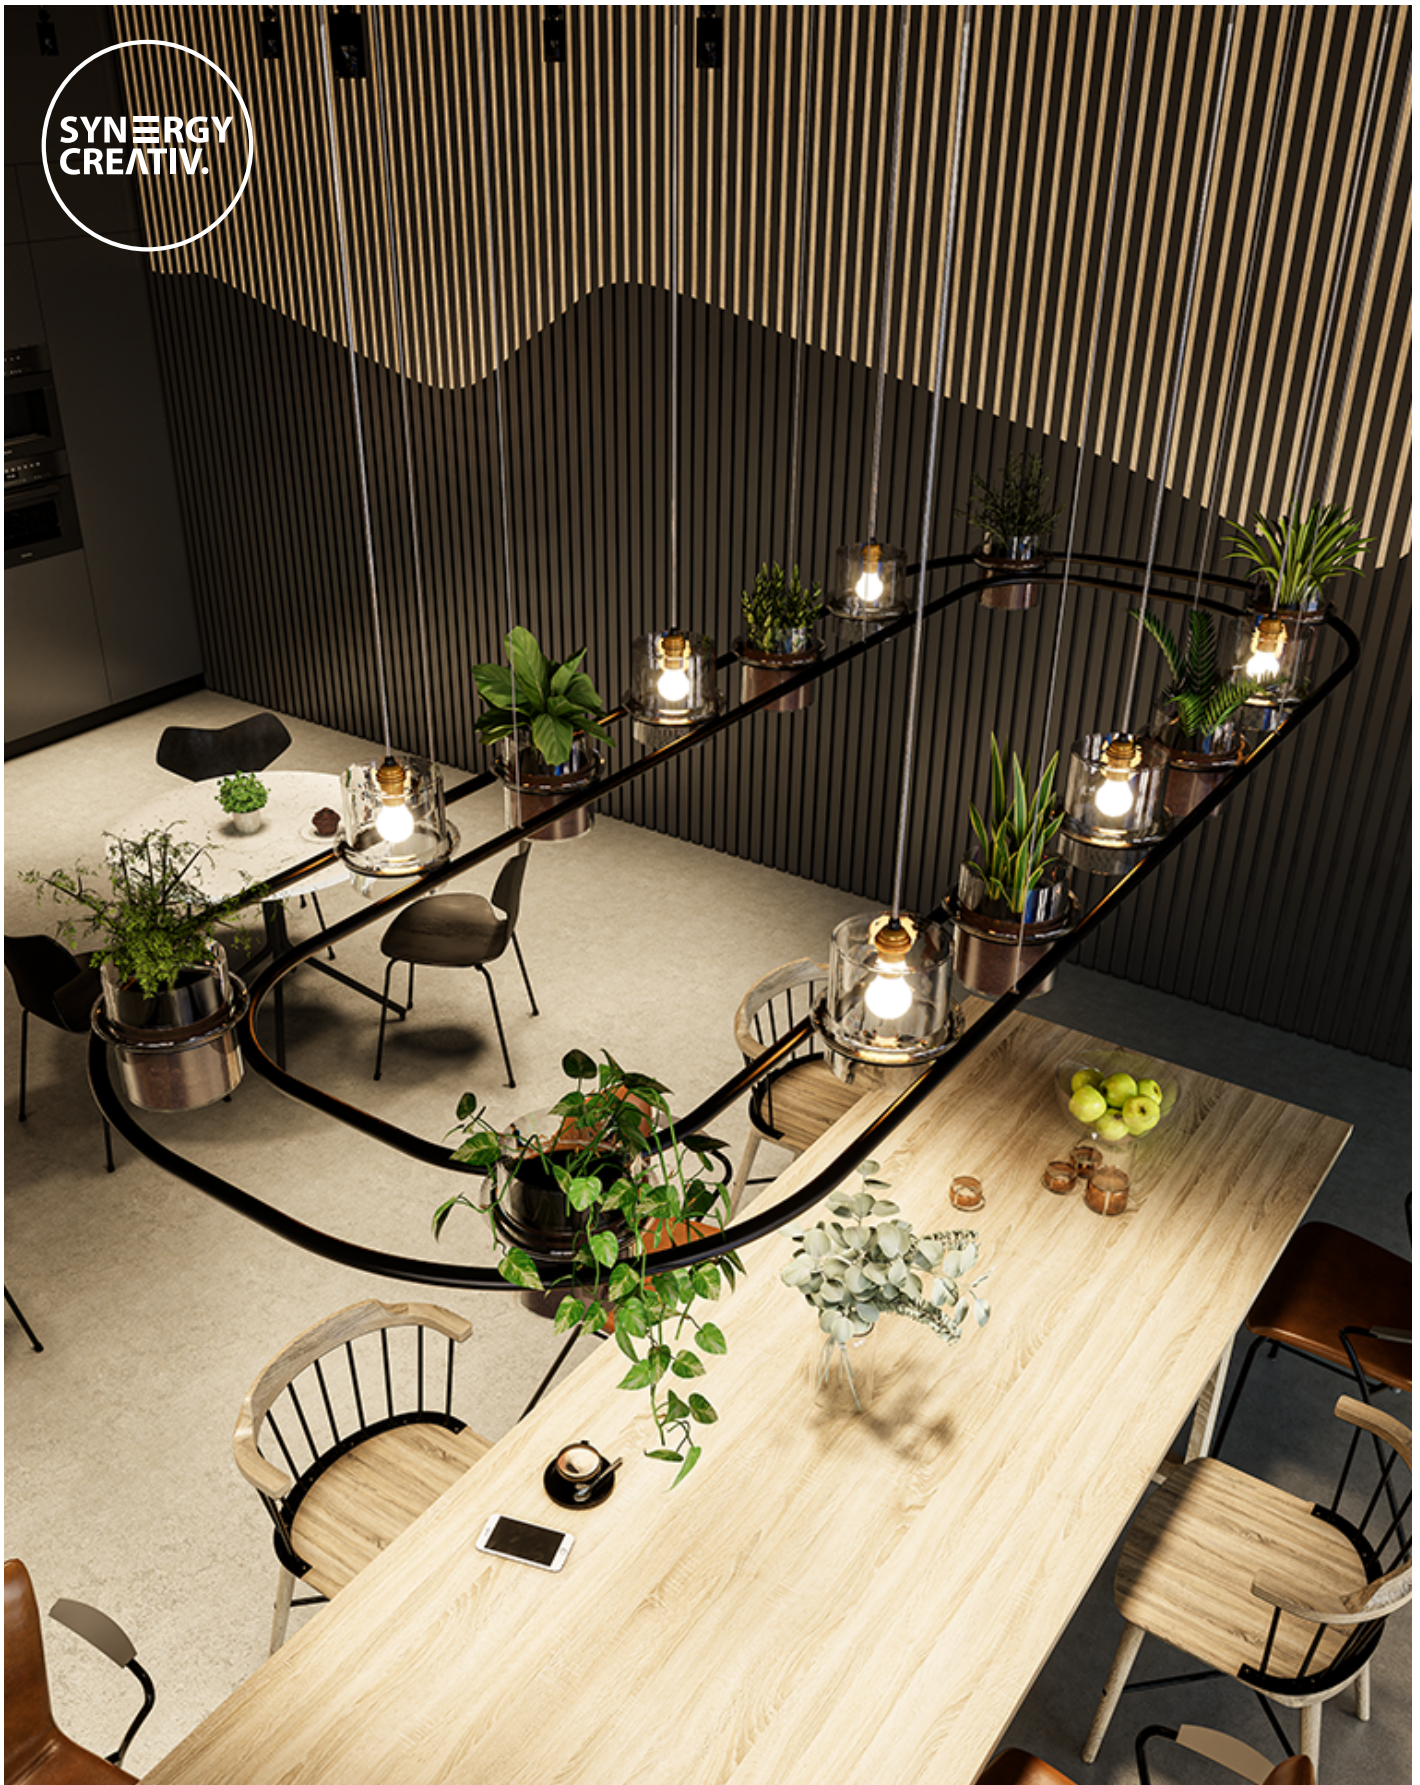

SYNERGY
CREATIV.

Løkken
OVAL PLANTER

S+ STRØM +
OVERGAARD

Løkken

OVAL PLANTER

SPECIFICATION DATA

Code	Frame Finish	Size (mm)	Max No Planters/ Shade Holders
LKNB/OV/3X2	Black	1769 X 869	10
LKNB/OV/4X2	Black	2069 X 869	12
LKNB/OV/5X2	Black	2369 X 869	14
LKNB/OV/3X3	Black	1769 X 1169	12
LKNB/OV/4X3	Black	2069 X 1169	14
LKNB/OV/5X3	Black	2369 X 1169	16
LKNB/OV/5X4	Black	1769 X 1469	14
LKNB/OV/5X4	Black	2069 X 1469	16
LKNB/OV/5X4	Black	2369 X 1469	18

OVAL PLANTER

Construction

- Aluminium
- Opal Diffuser

Features

- LED
- Stylish Design
- Besoke Options

Applications

- Commercial and Business Areas
- Public Buildings
- Retail
- Offices
- Hotels and Restaurants
- Arts and Culture spaces