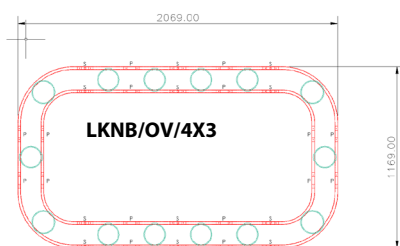

Dimensions

Please note, The light source contained in this luminaire shall only be replaced by the manufacturer or his service agent or a similar qualified person.