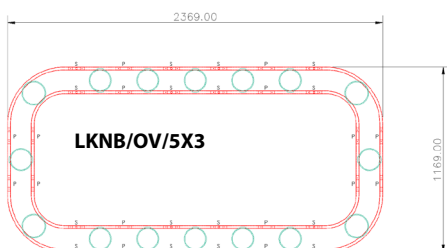

Dimensions

Please note, The light source contained in this luminaire shall only be replaced by the manufacturer or his service agent or a similar qualified person.