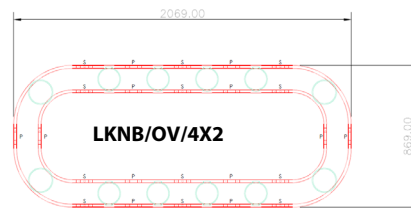

Løkken

OVAL PLANTER

Construction

- Aluminium
- Opal Diffuser

Features

- LED
- Stylish Design
- Besoke Options

Applications

- Commercial and Business Areas
- Public Buildings
- Retail
- Offices
- Hotels and Restaurants
- Arts and Culture spaces

Benefits

- Contemporary Style
- Energy Efficient Solution
- 5 Year Warranty

Mounting Options

Code	Description
N/A	Suspended (Standard)

Finish Options

Code	Description
B	Black
W	White
G	Grey
RAL	Any RAL by request

Dimensions

Please note, The light source contained in this luminaire shall only be replaced by the manufacturer or his service agent or a similar qualified person.