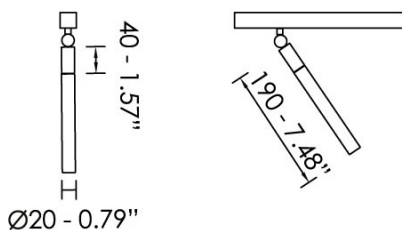

Construction

- Cast-pressed aluminium
- LED lens
- Requires 48V DC Track

Features

- Vertical 90° / Horizontal 360°
- Remote electronic transformer
- IP20

Applications

- Commercial and Business Areas
- Public buildings
- Co-work spaces
- Offices
- Hotels and Restaurants
- Arts and Culture spaces

Benefits

- Contemporary style
- Energy efficient solution
- Compact mini spotlight

Optical Options

Code	Description
	LED lens

CCT Options

Code	Description
4K8	4000K
3K8	3000K

Mounting Options

Code	Description
T1	Low voltage standard track
T2	Low voltage track double emission
T5	Low voltage trimless track
T8	Low voltage recessed track

Finish Options

Code	Description
B	Black (Standard)
W	White
GL	Gold

Dimensions

Please note, The light source contained in this luminaire shall only be replaced by the manufacturer or his service agent or a similar qualified person.

HEAD OFFICE: Unit 4, Charlton Mead Lane, Hoddesdon, Hertfordshire EN11 0DJ
SHOWROOM: 121-131 Rosebery Ave, London EC1R 4RF
SHOWROOM: 1 New York St, Manchester M1 4HD

01992 445828

ENABLED
Licensing Program for LED
Luminaires and Retrofit Bulbs

Member
Synergy Commercial
Lighting Limited