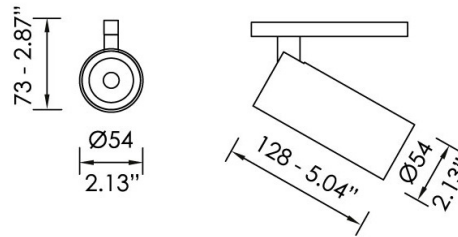

Lega S Track Spot

Magnetic Track Lighting

Construction

- Extruded aluminium
- 48V DC Track
- Safety glass clear
- Remote electronic transformer
- Safety glass clear

Features

- Magnetic
- Range of accessories
- Surface, recessed and trimless

Applications

- Commercial and Business Areas
- Public buildings
- Co-work spaces
- Offices
- Hotels and Restaurants
- Arts and Culture spaces

Benefits

- Contemporary style
- Energy efficient solution

Optical Options

Code	Description
17	Reflector 17°
24	Reflector 24°
36	Reflector 36°

CCT Options

Code	Description
4K8	4000K (Standard)
3K8	3000K

For 3000K version, replace '4K8' in part number with '3K8'

Mounting Options

Code	Description
T1	Low voltage standard track
T2	Low voltage track double emission
T5	Low voltage trimless track
T8	Low voltage recessed track

Finish Options

Code	Description
B	Black (Standard)
W	White

Dimensions