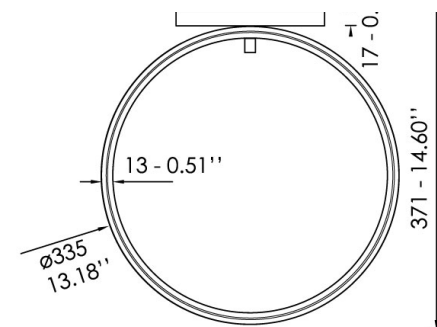

**STAND OUT FROM
THE CROWD**

Lega Ring
Magnetic Track Lighting

Lega Ring

Magnetic Track Suspended Lighting

SVIELTO

SPECIFICATION DATA

Code	Finish	Size (mm)	Delivered Lumens (lm)	Total System Wattage (W)	Efficacy (lm/cw)	Colour Temp (°K)	CRI
	Black	335 x 371	2100	10	210	3000	>80

Finish Options

Code	Description
B	Black (Standard)
W	White
GD	Gold

For White finish, replace 'B' in part number with 'W' for Grey replace 'B' with 'G'

Dimensions

HEAD OFFICE: Unit 4, Charlton Mead Lane, Hoddesdon, Hertfordshire EN11 0DJ