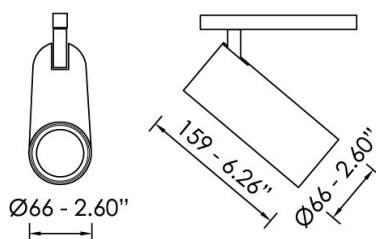

Dimensions