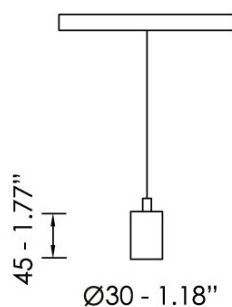

Dimensions