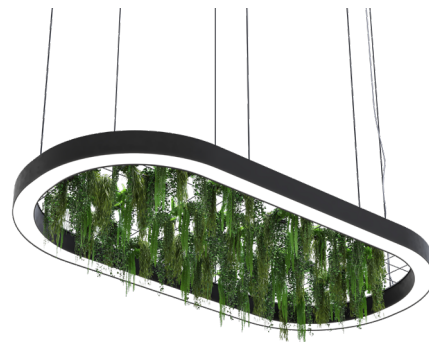

Please note, The light source contained in this luminaire shall only be replaced by the manufacturer or his service agent or a similar qualified person.

Tromsø

Oval - RANGE

S+ STRØM +
OVERGAARD

Oval - GRID

Oval - MESH

Oval - MOSS

SHOWROOM: 121-131 Rosebery Ave, London EC1R 4RF

SHOWROOM: 1 New York St, Manchester M1 4HD

01992 445828

ENABLED

EnabLED
Licensing Program for LED
Luminaires and Retrofit Bulbs

Member
Synergy Commercial
Lighting Limited