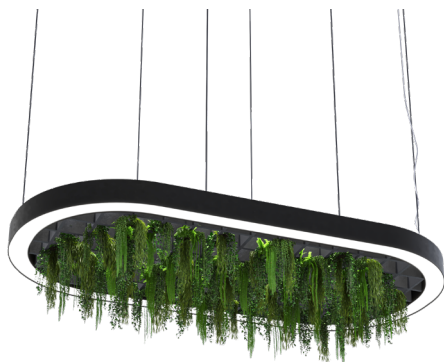

Please note, The light source contained in this luminaire shall only be replaced by the manufacturer or his service agent or a similar qualified person.

Tromsø

Oval - RANGE

S+ STRØM +
OVERGAARD

Oval - GRID