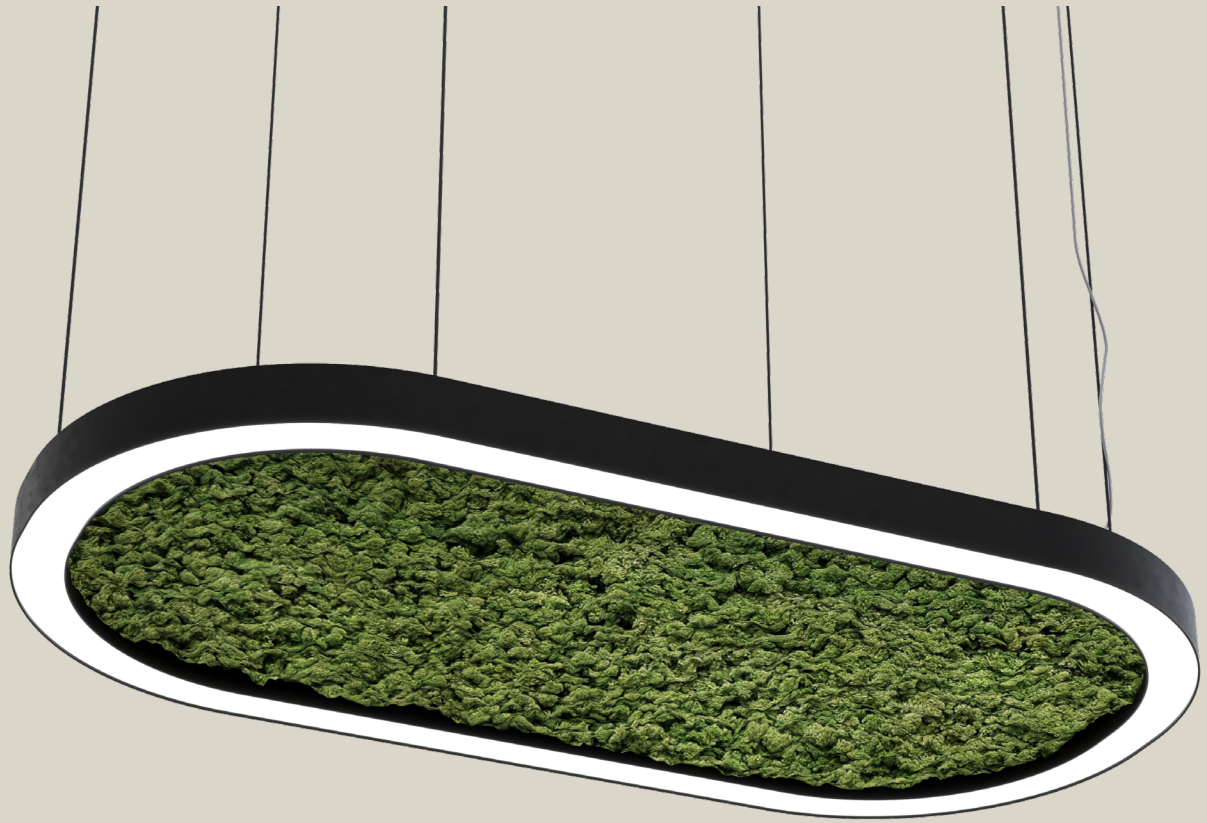

SYNERGY
CREATIV.

Tromsø
Oval - MOSS

S+ STRØM +
OVERGAARD

Tromsø

Oval - MOSS

S+ STRØM +
OVERGAARD

SPECIFICATION DATA

Code	Finish	Diffuser	Size (mm)	Delivered Lumens (lm)	Total System Wattage (W)	Efficacy (lm/cw)	Colour Temp (°K)	CRI
TRMO/AX/OS/F/4K/***	Black	Opal	700x1547	5796	54	107.3	4000	>80
TRMO/AY/OS/F/4K/***	Black	Opal	900x1747	6688	62	107.9	4000	>80
TRMO/AZ/OS/F/4K/***	Black	Opal	1200x2047	8025	74	108.4	4000	>80

Please note, The light source contained in this luminaire shall only be replaced by the manufacturer or his service agent or a similar qualified person.

Tromsø

Oval - RANGE

S+ STRØM +
OVERGAARD

Oval - GRID