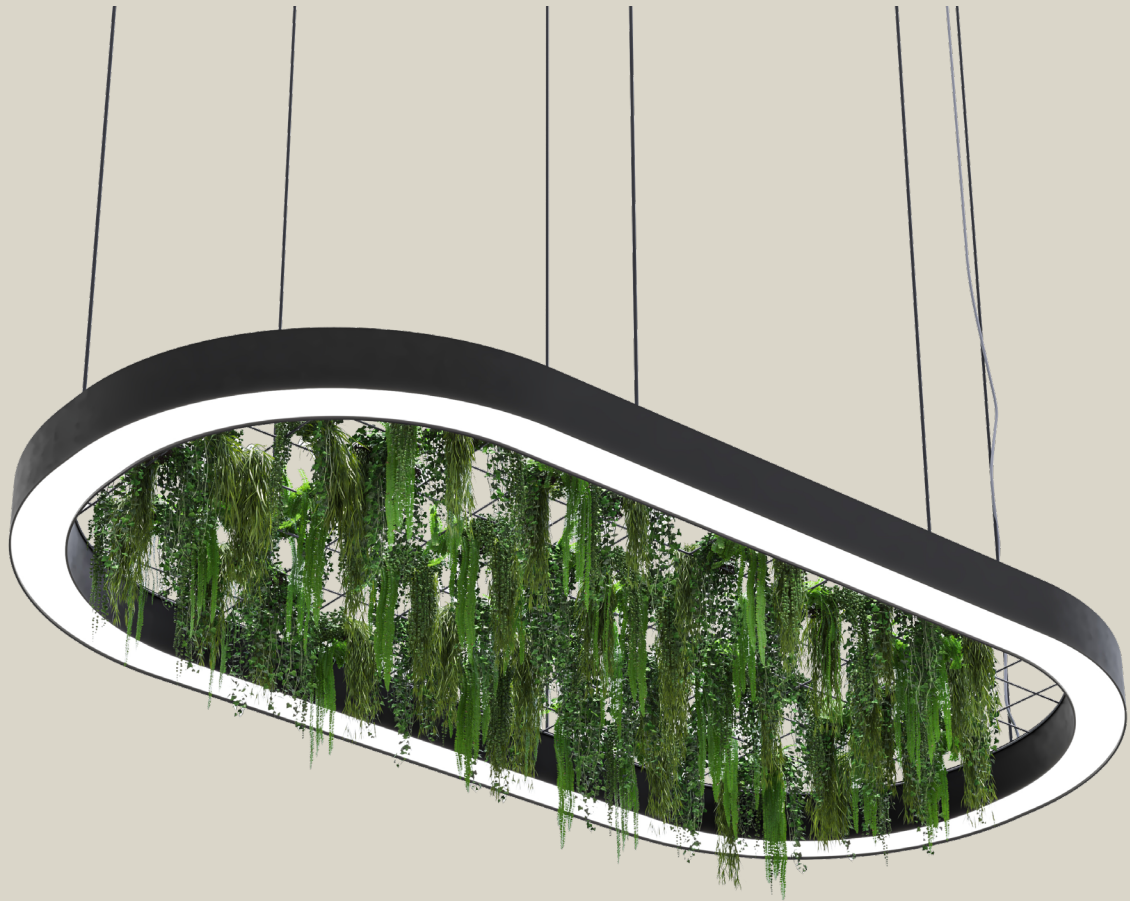

SYNERGY
CREATIV.

Tromsø
Oval - MESH

S+ STRØM +
OVERGAARD

Tromsø

Oval - MESH

S+ STRØM +
OVERGAARD

SPECIFICATION DATA

Code	Finish	Diffuser	Size (mm)	Delivered Lumens (lm)	Total System Wattage (W)	Efficacy (lm/cw)	Colour Temp (°K)	CRI
TRMM/AX/OS/F/4K/***	Black	Opal	700x1547	5796	54	107.3	4000	>80
TRMM/AY/OS/F/4K/***	Black	Opal	900x1747	6688	62	107.9	4000	>80
TRMM/AZ/OS/F/4K/***	Black	Opal	1200x2047	8025	74	108.4	4000	>80