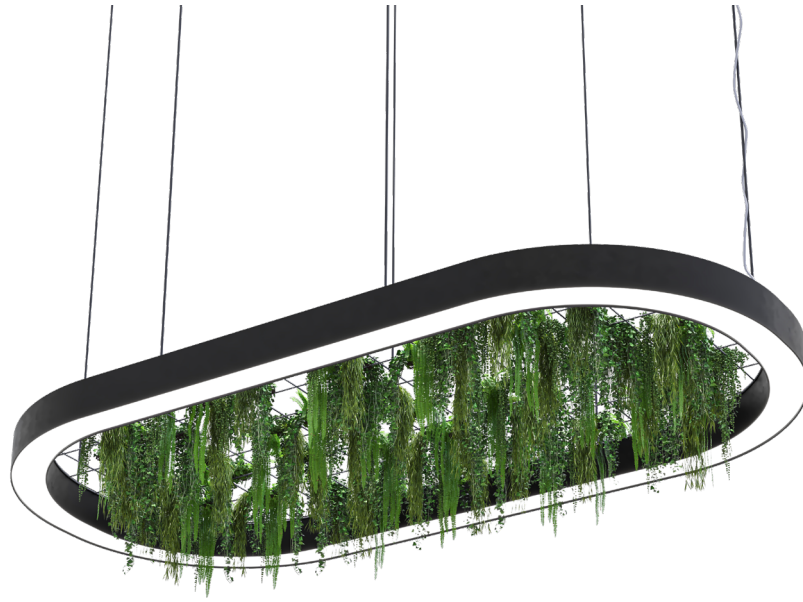

SYNERGY
CREATIV.

Tromsø
Oval - MESH

S+ STRØM +
OVERGAARD

Tromsø

Oval - MESH

S+ STRØM +
OVERGAARD

SPECIFICATION DATA

Code	Finish	Diffuser	Size (mm)	Delivered Lumens (lm)	Total System Wattage (W)	Efficacy (lm/cw)	Colour Temp (°K)	CRI
TRMM/AX/OS/F/4K/***	Black	Opal	700x1547	5796	54	107.3	4000	>80
TRMM/AY/OS/F/4K/***	Black	Opal	900x1747	6688	62	107.9	4000	>80
TRMM/AZ/OS/F/4K/***	Black	Opal	1200x2047	8025	74	108.4	4000	>80

Please note, The light source contained in this luminaire shall only be replaced by the manufacturer or his service agent or a similar qualified person.

Tromsø

Oval - RANGE

S+ STRØM +
OVERGAARD

Oval - GRID