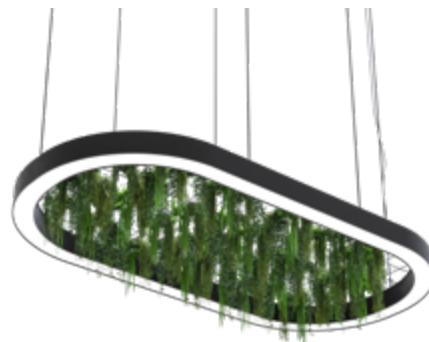

Please note, The light source contained in this luminaire shall only be replaced by the manufacturer or his service agent or a similar qualified person.

Tromsø

Oval - RANGE

S+ STRØM +
OVERGAARD

Oval - GRID

Oval - MESH

Oval - MOSS

SHOWROOM: 121-131 Rosebery Ave, London EC1R 4RF

SHOWROOM: 1 New York St, Manchester M1 4HD

01992 445828