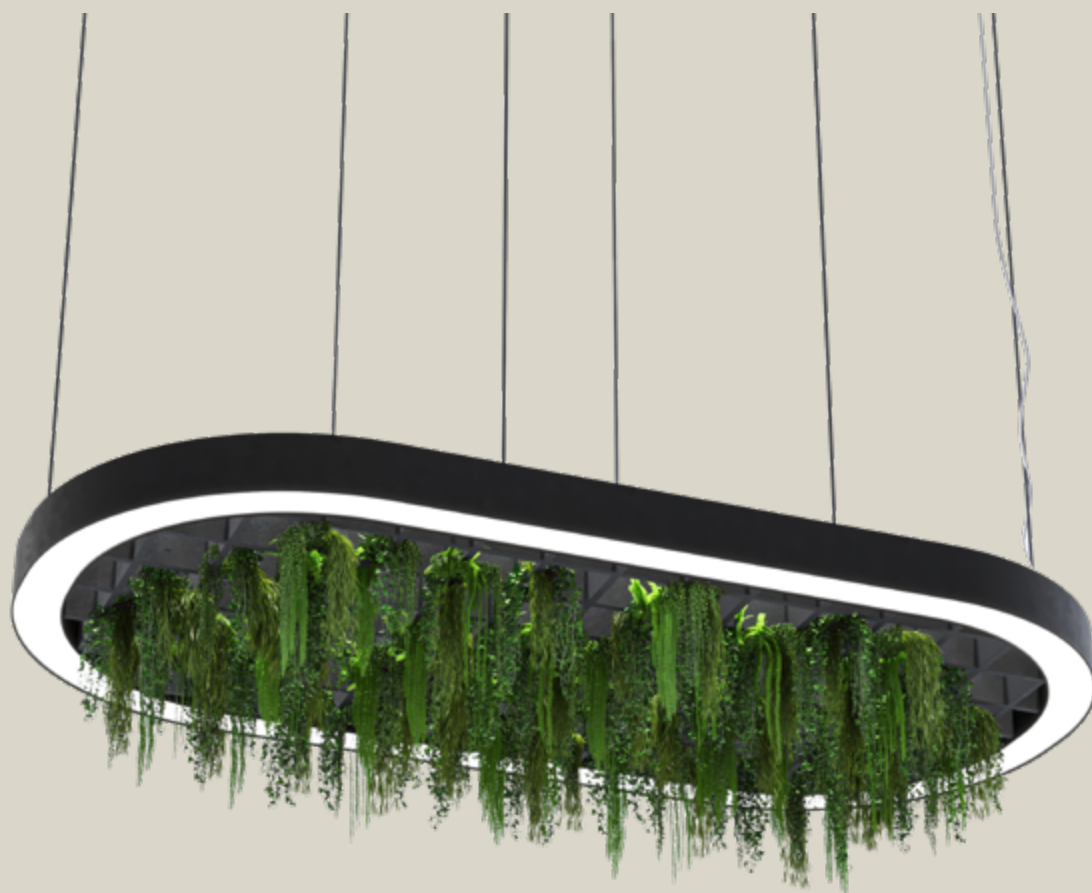

SYNERGY
CREATIV.

Tromsø
Oval - GRID

S+ STRØM +
OVERGAARD

Tromsø

Oval - GRID

SPECIFICATION DATA

Code	Finish	Diffuser	Size (mm)	Delivered Lumens (lm)	Total System Wattage (W)	Efficacy (lm/cw)	Colour Temp (°K)	CRI
TRMG/AX/OS/F/4K/***	Black	Opal	700x1547	5796	54	107.3	4000	>80
TRMG/AY/OS/F/4K/***	Black	Opal	900x1747	6688	62	107.9	4000	>80
TRMG/AZ/OS/F/4K/***	Black	Opal	1200x2047	8025	74	108.4	4000	>80

- 5 year warranty
- See website for LDT files
- For CAD/BIM contact us
- See website for Technical Data Sheet
- IP20

Tromsø

Oval - GRID

Construction

- Aluminium
 - Opal Diffuser
-

Features

- LED
 - Stylish Design
 - Besoke Options
-

Please note, The light source contained in this luminaire shall only be replaced by the manufacturer or his service agent or a similar qualified person.

Tromsø

Oval - RANGE

S+ STRØM +
OVERGAARD

Oval - GRID