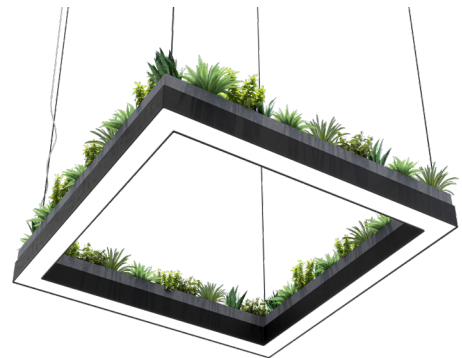

Box - MESH

Box - TROF

SHOWROOM: 121-131 Rosebery Ave, London EC1R 4RF
SHOWROOM: 1 New York St, Manchester M1 4HD

01992 445828

EnabLED
Licensing Program for LED
Luminaires and Retrofit Bulbs

Member
Synergy Commercial
Lighting Limited