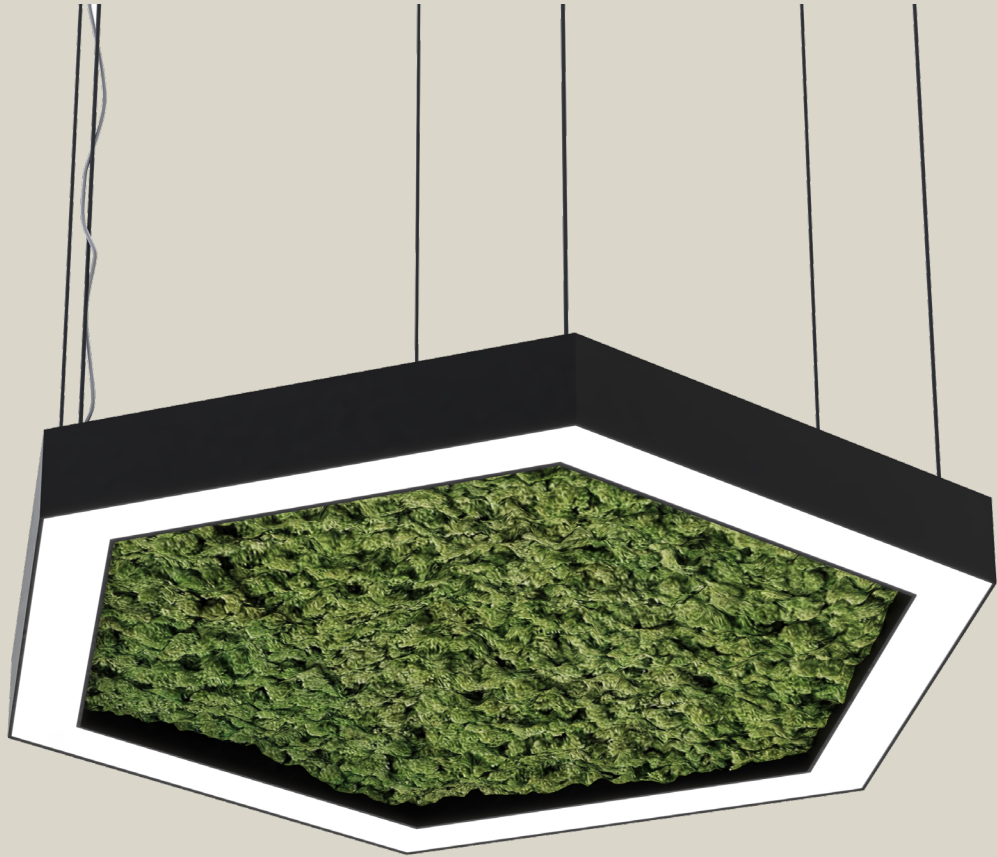

SYNERGY
CREATIV.

Arendal
Hexagon - MOSS

S+ STRØM +
OVERGAARD

Arendal

Hexagon - MOSS

SPECIFICATION DATA

Code	Finish	Diffuser	Size (mm)	Delivered Lumens (lm)	Total System Wattage (W)	Efficacy (lm/cw)	Colour Temp (°K)	CRI
ANLO/0280/OS/F/4K/***	Black	Opal	6x280	5510	47	117	4000	>80
ANLO/0580/OS/F/4K/***	Black	Opal	6x580	11020	94	117	4000	>80