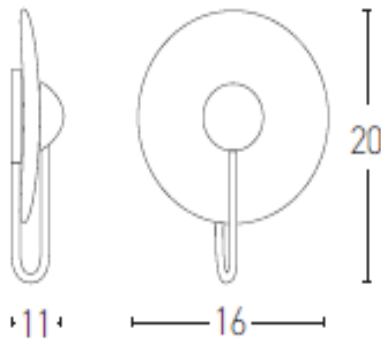

Decorative Lighting

Venice Six Wall Light

Pendantic.

**SPECIFICATION DATA**

Code	Finish	Size (mm)	Delivered Lumens (lm)	Total System Wattage (W)	Efficacy (lm/cw)	Colour Temp (°K)	CRI
	White Marbel/White	200 x 160 x 110	210	3	70	3000	>80

## Dimensions