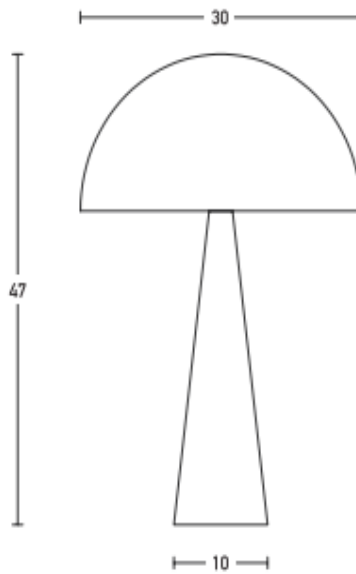

Construction

- Terrazzo

Features

- Stylish Design
- Range of Colour Options

Applications

- Commercial and Business Areas
- Public Buildings
- Housing
- Offices
- Hotels and Restaurants
- Arts and Culture spaces

Benefits

- Contemporary Style
- Energy Efficient Solution
- 5 Year Warranty

Optical Options

Code	Description
N/A	

CCT Options

Code	Description
3K8	3000K
4K8	4000K

Mounting Options

Code	Description
N/A	

Finish Options

Code	Description
G	Gold
B	Black

Dimensions