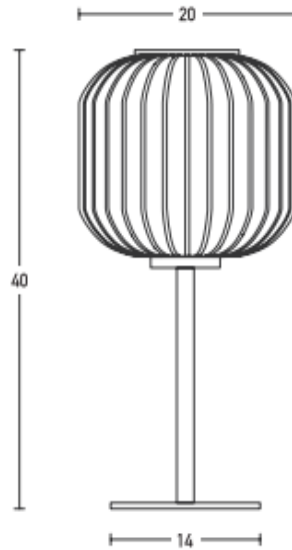

Decorative Lighting

Soho One Table Lamp

Pendantic.

SPECIFICATION DATA

Code	Finish	Size (mm)	Delivered Lumens (lm)	Total System Wattage (W)	Efficacy (lm/cw)	Colour Temp (°K)	CRI
	Brass	40 x 20				3000	>80

- Part numbers are for individual luminaires.
- 5 year warranty
- See website for LDT files
- For CAD/BIM contact us
- See website for Technical Data Sheet
- IP20
- E27 LED

Dimensions

Finish Detail

HEAD OFFICE: Unit 4, Charlton Mead Lane, Hoddesdon, Hertfordshire EN11 0DJ

SHOWROOM: 121-131 Rosebery Ave, London EC1R 4RF

SHOWROOM: 1 New York St, Manchester M1 4HD

01992 445828

Enabled LED
Licensing Program for LED
Luminaires and Retrofit Bulbs