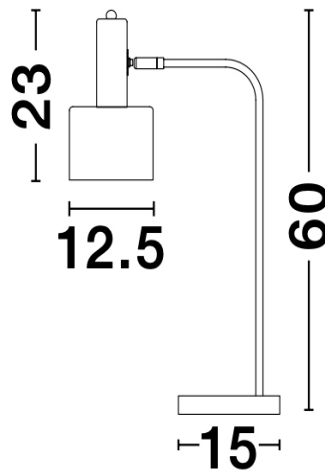

Decorative Lighting

Paz One Table Lamp

Pendantic.

SPECIFICATION DATA

Code	Finish	Diffuser	Size (mm)	Delivered Lumens (lm)	Total System Wattage (W)	Efficacy (lm/cw)	Colour Temp (°K)	CRI
	Gold/White	N/A	600				3000	>80

Finish Options

Code	Description
W	Gold /White
G	Gold/Green
RAL	Any RAL by request

Dimensions

Finish Detail

HEAD OFFICE: Unit 4, Charlton Mead Lane, Hoddesdon, Hertfordshire EN11 0DJ

SHOWROOM: 121-131 Rosebery Ave, London EC1R 4RF