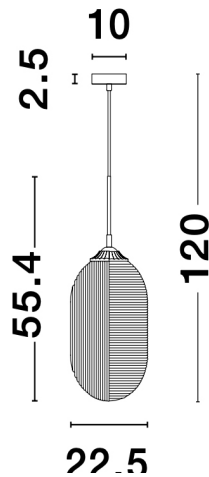

Decorative Lighting

NoHo Two

Pendantic.

SPECIFICATION DATA

Code	Finish	Diffuser	Size (mm)	Delivered Lumens (lm)	Total System Wattage (W)	Efficacy (lm/cw)	Colour Temp (°K)	CRI
	Brass	Opal Glass	225 x 554 x 1200		12			>80

- Part numbers are for individual luminaires.
- 5 year warranty
- See website for LDT files
- For CAD/BIM contact us
- For bespoke lengths please contact us
- See website for Technical Data Sheet
- E27
- IP20

Finish Options

Code	Description
G	Brass (Standard)
RAL	Any RAL by request

Dimensions

Finish Detail

HEAD OFFICE: Unit 4, Charlton Mead Lane, Hoddesdon, Hertfordshire EN11 0DJ

SHOWROOM: 121-131 Rosebery Ave, London EC1R 4RF