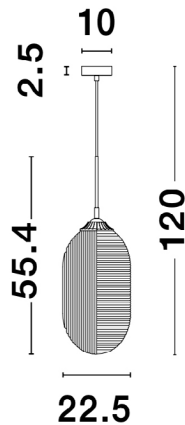

Decorative Lighting
NoHo Three

Pendantic.

SPECIFICATION DATA

Code	Finish	Diffuser	Size (mm)	Delivered Lumens (lm)	Total System Wattage (W)	Efficacy (lm/cw)	Colour Temp (°K)	CRI
	Brass	Smoky Glass	225 x 554 x 1200		12			>80

- Part numbers are for individual luminaires.
- 5 year warranty
- See website for LDT files
- For CAD/BIM contact us
- For bespoke lengths please contact us
- See website for Technical Data Sheet
- E27
- IP20

Finish Options

Code	Description
G	Brass (Standard)
RAL	Any RAL by request

Dimensions

Finish Detail

HEAD OFFICE: Unit 4, Charlton Mead Lane, Hoddesdon, Hertfordshire EN11 0DJ

SHOWROOM: 121-131 Rosebery Ave, London EC1R 4RF