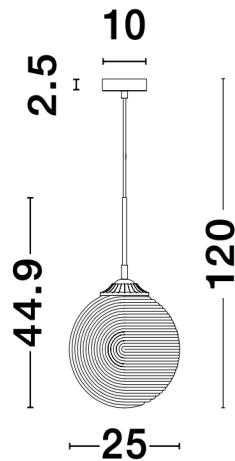

Decorative Lighting

NoHo Six

Pendantic.

SPECIFICATION DATA

Code	Finish	Diffuser	Size (mm)	Delivered Lumens (lm)	Total System Wattage (W)	Efficacy (lm/cw)	Colour Temp (°K)	CRI
	Brass	Smoky Glass	250 x 1200		12			>80

- Part numbers are for individual luminaires.
- 5 year warranty
- See website for LDT files
- For CAD/BIM contact us
- For bespoke lengths please contact us
- See website for Technical Data Sheet
- E27
- IP20

Finish Options

Code	Description
G	Brass (Standard)
RAL	Any RAL by request

Dimensions

Finish Detail

HEAD OFFICE: Unit 4, Charlton Mead Lane, Hoddesdon, Hertfordshire EN11 0DJ

SHOWROOM: 121-131 Rosebery Ave, London EC1R 4RF