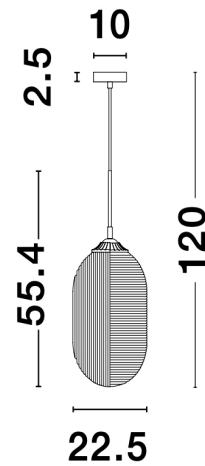

Decorative Lighting

NoHo One

Pendantic.

**SPECIFICATION DATA**

Code	Finish	Diffuser	Size (mm)	Delivered Lumens (lm)	Total System Wattage (W)	Efficacy (lm/cw)	Colour Temp (°K)	CRI
	Brass	Champagne Glass	225 x 554 x 1200		12			>80

## Dimensions