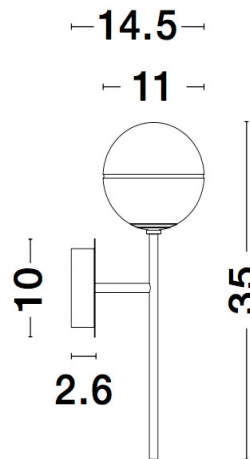

## SPECIFICATION DATA

Code	Finish	Diffuser	Size (mm)	Delivered Lumens (lm)	Total System Wattage (W)	Efficacy (lm/cw)	Colour Temp (°K)	CRI
	Gold	Opal	145 x 110 x 350		5		3000	>80

- Part numbers are for individual luminaires.
- 5 year warranty
- See website for LDT files
- For CAD/BIM contact us
- For bespoke lengths please contact us
- See website for Technical Data Sheet
- LED G9 Lamp
- IP20

**Finish Options**

Code	Description
B	Gold (Standard)
RAL	Any RAL by request

**Dimensions**

**Finish Detail**

HEAD OFFICE: Unit 4, Charlton Mead Lane, Hoddesdon, Hertfordshire EN11 0DJ

SHOWROOM: 121-131 Rosebery Ave, London EC1R 4RF