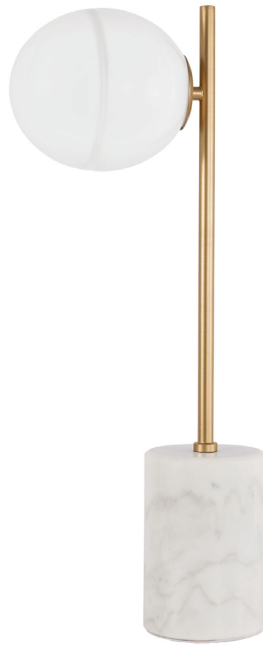

Decorative Lighting

Napa Table Lamp

Pendantic.

SPECIFICATION DATA

Code	Finish	Diffuser	Size (mm)	Delivered Lumens (lm)	Total System Wattage (W)	Efficacy (lm/cw)	Colour Temp (°K)	CRI
	Gold	Opal	220 x 560		5		3000	>80

Napa Table Lamp

Construction

- Brass
- Opal Glass

Features

- LED
- Stylish Design
- Family of Products

Applications

- Commercial and Business Areas
- Public Buildings
- Housing
- Offices
- Hotels and Restaurants
- Arts and Culture spaces