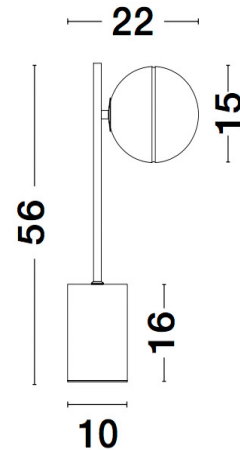

Decorative Lighting

Napa Table Lamp

Pendantic.

SPECIFICATION DATA

Code	Finish	Diffuser	Size (mm)	Delivered Lumens (lm)	Total System Wattage (W)	Efficacy (lm/cw)	Colour Temp (°K)	CRI
	Gold	Opal	220 x 560		5		3000	>80

Finish Options

Code	Description
B	Gold (Standard)
RAL	Any RAL by request

Dimensions

Finish Detail

HEAD OFFICE: Unit 4, Charlton Mead Lane, Hoddesdon, Hertfordshire EN11 0DJ

SHOWROOM: 121-131 Rosebery Ave, London EC1R 4RF