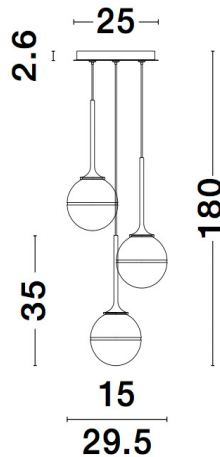

SYNERGY
CREATIV.

Decorative Lighting

Cantona Ceiling Pendant Two

Pendantic.

SPECIFICATION DATA

Code	Finish	Diffuser	Size (mm)	Delivered Lumens (lm)	Total System Wattage (W)	Efficacy (lm/cw)	Colour Temp (°K)	CRI
	Gold	Opal	250 x 1800		3 x 5		3000	>80

- Part numbers are for individual luminaires.
- 5 year warranty
- See website for LDT files
- For CAD/BIM contact us
- For bespoke lengths please contact us
- See website for Technical Data Sheet
- LED G9 Lamp
- IP20

Cantona Ceiling Pendant Two

Construction

- Brass
- Opal Glass

Optical Options

Code	Description
/OS	Opal (Standard)

Mounting Options

Code	Description
	Suspended (Standard)

Features

Dimensions

Finish Detail

Benefits

- Contemporary style
- Energy efficient solution
- 5 Year warranty

HEAD OFFICE: Unit 4, Charlton Mead Lane, Hoddesdon, Hertfordshire EN11 0DJ

SHOWROOM: 121-131 Rosebery Ave, London EC1R 4RF