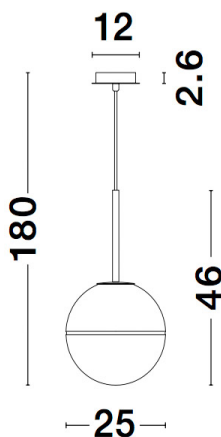

Decorative Lighting

Napa Pendant One

Pendantic.

SPECIFICATION DATA

Code	Finish	Diffuser	Size (mm)	Delivered Lumens (lm)	Total System Wattage (W)	Efficacy (lm/cw)	Colour Temp (°K)	CRI
	Gold	Opal	250 x 1800		12		3000	>80

- Part numbers are for individual luminaires.
- 5 year warranty
- See website for LDT files
- For CAD/BIM contact us
- For bespoke lengths please contact us
- See website for Technical Data Sheet
- LED E27 Lamp
- IP20

Finish Options

Code	Description
B	Gold (Standard)
RAL	Any RAL by request

Dimensions

Finish Detail

HEAD OFFICE: Unit 4, Charlton Mead Lane, Hoddesdon, Hertfordshire EN11 0DJ
 SHOWROOM: 121-131 Rosebery Ave, London EC1R 4RF
 SHOWROOM: 1 New York St, Manchester M1 4HD