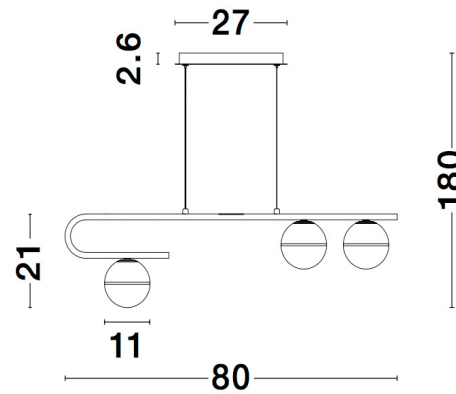

Decorative Lighting

**Napa Pendant Five**

**Pendantic.**

**SPECIFICATION DATA**

| Code | Finish | Diffuser | Size (mm)  | Delivered Lumens (lm) | Total System Wattage (W) | Efficacy (lm/cw) | Colour Temp (°K) | CRI |
|------|--------|----------|------------|-----------------------|--------------------------|------------------|------------------|-----|
|      | Gold   | Opal     | 800 x 1800 |                       | 3 x 5                    |                  | 3000             | >80 |

## Dimensions