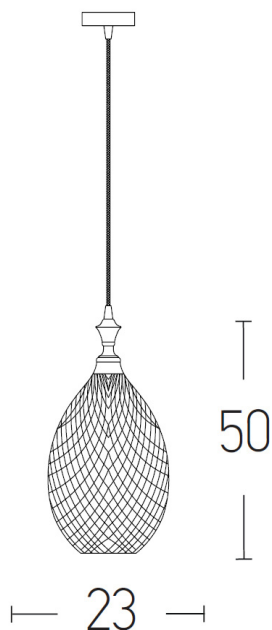

Decorative Lighting

Chelsea Four Pendant

Pendantic.

SPECIFICATION DATA

Code	Finish	Diffuser	Size (mm)	Delivered Lumens (lm)	Total System Wattage (W)	Efficacy (lm/cw)	Colour Temp (°K)	CRI
	Chrome	Smoked Glass	230 x 500				3000	>80

- Part numbers are for individual luminaires.
- 5 year warranty
- See website for LDT files
- For CAD/BIM contact us
- See website for Technical Data Sheet
- E27
- IP20

Chelsea Four Pendant

Construction

Finish Options

Code	Description
N/A	Chrome

Dimensions

Finish Detail

HEAD OFFICE: Unit 4, Charlton Mead Lane, Hoddesdon, Hertfordshire EN11 0DJ
SHOWROOM: 121-131 Rosebery Ave, London EC1R 4RF
SHOWROOM: 1 New York St, Manchester M1 4HD