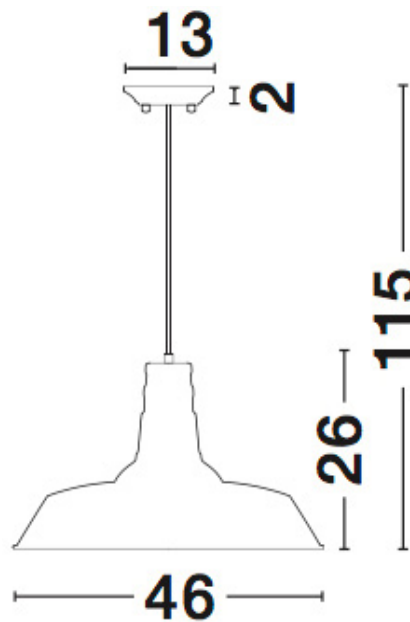

SYNERGY
CREATIV.

Decorative Lighting
Bushwick One

Pendantic.

SPECIFICATION DATA

Code	Finish	Diffuser	Size (mm)	Delivered Lumens (lm)	Total System Wattage (W)	Efficacy (lm/cw)	Colour Temp (°K)	CRI
	White Gloss	N/A	450 x 260				3000	>80

Finish Options

Code	Description
N/A	White gloss
B	Black gloss
R	Rust
RAL	Any RAL by request

Dimensions

Finish Detail

HEAD OFFICE: Unit 4, Charlton Mead Lane, Hoddesdon, Hertfordshire EN11 0DJ

SHOWROOM: 121-131 Rosebery Ave, London EC1R 4RF