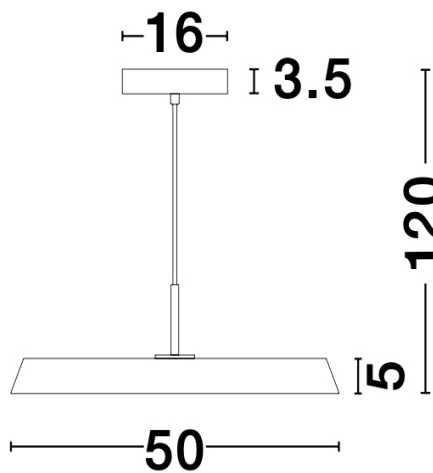

Construction

- Brass
- Opal Diffuser
- Acrylic

Features

- LED
- Stylish Design
- Range of Colour Options

Applications

- Commercial and Business Areas
- Public Buildings
- Housing
- Offices
- Hotels and Restaurants
- Arts and Culture spaces

Benefits

- Contemporary Style
- Energy Efficient Solution
- 5 Year Warranty

Optical Options

Code	Description
/OS	Opal (Standard)

CCT Options

Code	Description
2K8	2700K
3K8	3000K
4K8	4000K

Mounting Options

Code	Description
	Suspended (Standard)

Finish Options

Code	Description
W	Matt White
B	Matt Black
G	Matt Green
RAL	Any RAL by request

Dimensions