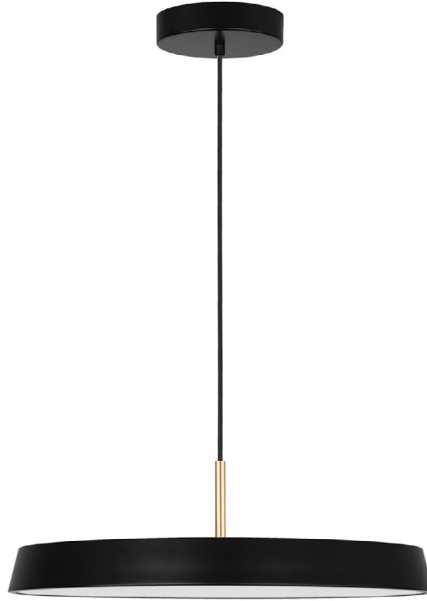

Decorative Lighting

Brooklyn Three

Pendantic.

## SPECIFICATION DATA

Code	Finish	Diffuser	Size (mm)	Delivered Lumens (lm)	Total System Wattage (W)	Efficacy (lm/cw)	Colour Temp (°K)	CRI
	Matt Black	Opal	500 x 1200	2693	41	65.6	3000	>80

- Part numbers are for individual luminaires.
- 5 year warranty
- See website for LDT files
- For CAD/BIM contact us
- See website for Technical Data Sheet
- IP20

**Construction**

- Brass
- Opal Diffuser
- Acrylic

**Features**

- LED
- Stylish Design
- Range of Colour Options

**Applications**

- Commercial and Business Areas
- Public Buildings
- Housing
- Offices
- Hotels and Restaurants
- Arts and Culture spaces