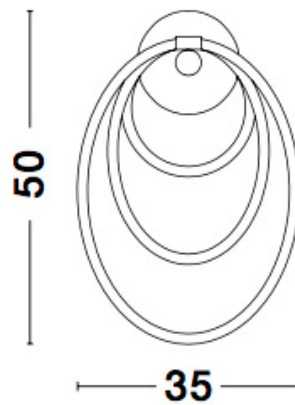

Decorative Lighting

Tahoe Wall light One

Pendantic.

SPECIFICATION DATA

Code	Finish	Diffuser	Size (mm)	Delivered Lumens (lm)	Total System Wattage (W)	Efficacy (lm/cw)	Colour Temp (°K)	CRI
	Gold	Opal	350 x 180 x 500	1861	29.5	63	3000	>80

Finish Options

Code	Description
	Gold (Standard)

Dimensions

Finish Detail

HEAD OFFICE: Unit 4, Charlton Mead Lane, Hoddesdon, Hertfordshire EN11 0DJ

SHOWROOM: 121-131 Rosebery Ave, London EC1R 4RF

SHOWROOM: 1 New York St, Manchester M1 4HD