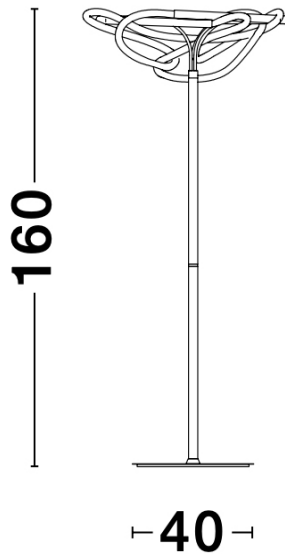

Decorative Lighting

**Tahoe Floor Light One**

**Pendantic.**

**SPECIFICATION DATA**

Code	Finish	Diffuser	Size (mm)	Delivered Lumens (lm)	Total System Wattage (W)	Efficacy (lm/cw)	Colour Temp (°K)	CRI
	Gold	Opal	1600 x 400	2783	28	99.4	3000	>80

## Dimensions