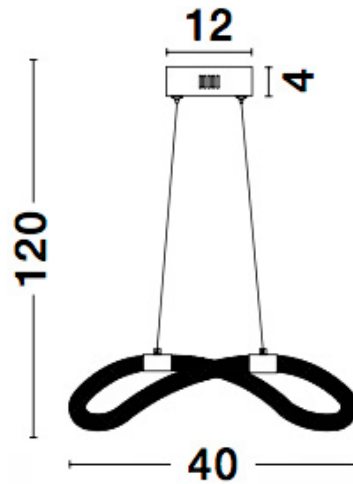

Decorative Lighting

Tahoe Ceiling Pendant Five

Pendantic.

**SPECIFICATION DATA**

Code	Finish	Diffuser	Size (mm)	Delivered Lumens (lm)	Total System Wattage (W)	Efficacy (lm/cw)	Colour Temp (°K)	CRI
	Gold	Opal	ø 400 x 1200	1160	15	76.6	3000	>80

## Dimensions