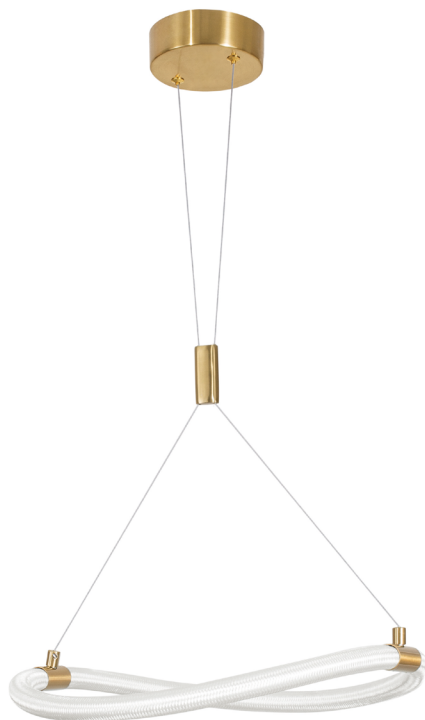

Decorative Lighting

Tahoe Ceiling Pendant Five

Pendantic.

**SPECIFICATION DATA**

Code	Finish	Diffuser	Size (mm)	Delivered Lumens (lm)	Total System Wattage (W)	Efficacy (lm/cw)	Colour Temp (°K)	CRI
	Gold	Opal	ø 400 x 1200	1160	15	76.6	3000	>80

# Tahoe Ceiling Pendant Five

## Construction

- Brass and fiber braided silicone