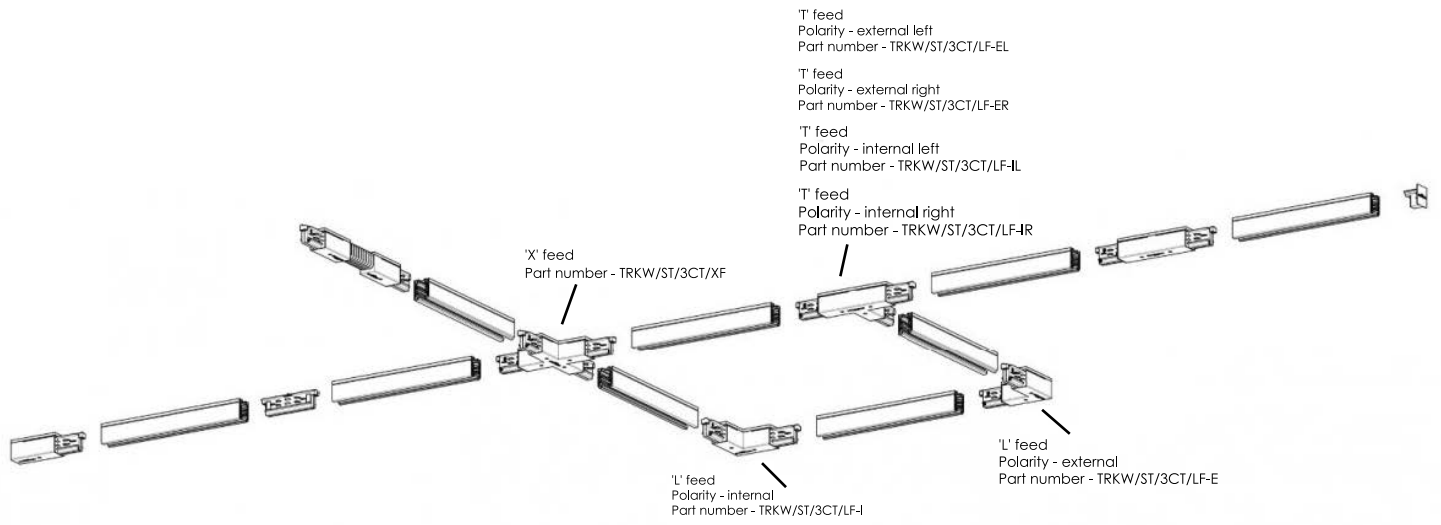

SPECIFICATION DATA

Code	Finish	Size (m)	Mounting	Description
TRKW/ST/3CTS/D/1.0M	White	1.0	Surface / Suspended	Surface / suspended mounted white 3 circuit DALI track
TRKW/ST/3CTS/D/2.0M	White	2.0	Surface / Suspended	Surface / suspended mounted white 3 circuit DALI track
TRKW/ST/3CTS/D/3.0M	White	3.0	Surface / Suspended	Surface / suspended mounted white 3 circuit DALI track
TRKB/ST/3CTS/D/1.0M	Black	1.0	Surface / Suspended	Surface / suspended mounted white 3 circuit DALI track
TRKB/ST/3CTS/D/2.0M	Black	2.0	Surface / Suspended	Surface / suspended mounted white 3 circuit DALI track
TRKB/ST/3CTS/D/3.0M	Black	3.0	Surface / Suspended	Surface / suspended mounted white 3 circuit DALI track
TRKW/ST/3CTR/D/1.0M	White	1.0M	Recessed	Recessed mounted white 3 circuit DALI track
TRKW/ST/3CTR/D/2.0M	White	2.0M	Recessed	Recessed mounted white 3 circuit DALI track
TRKW/ST/3CTR/D/3.0M	White	3.0M	Recessed	Recessed mounted white 3 circuit DALI track
TRKB/ST/3CTR/D/1.0M	Black	1.0M	Recessed	Recessed mounted black 3 circuit DALI track
TRKB/ST/3CTR/D/2.0M	Black	2.0M	Recessed	Recessed mounted black 3 circuit DALI track
TRKB/ST/3CTR/D/3.0M	Black	3.0M	Recessed	Recessed mounted black 3 circuit DALI track
TRKW/ST/3CT/EF-R	White			White 3 circuit end feed, polarity: right
TRKW/ST/3CT/EF-L	White			White 3 circuit end feed, polarity: left
TRKW/ST/3CTS/EC	White			White 3 circuit surface end cap
TRKW/ST/3CTR/EC	White			White 3 circuit recessed end cap
TRKW/ST/3CT/LF-I	White			White 3 circuit 'L' feed, polarity: internal
TRKW/ST/3CT/LF-E	White			White 3 circuit 'L' feed, polarity: external
TRKW/ST/3CT/TF-IR	White			White 3 circuit 'T' feed, polarity: internal, right
TRKW/ST/3CT/TF-IL	White			White 3 circuit 'T' feed, polarity: internal, left
TRKW/ST/3CT/TF-ER	White			White 3 circuit 'T' feed, polarity: external, right
TRKW/ST/3CT/TF-EL	White			White 3 circuit 'T' feed, polarity: external, left
TRKW/ST/3CT/XF	White			White 3 circuit 'X' feed
TRKW/ST/3CT/MF	White			White 3 circuit middle feed
TRKW/ST/3CT/JC	White			White 3 circuit joining connector
TRKW/ST/3CT/AC	White			White 3 circuit adjustable connector