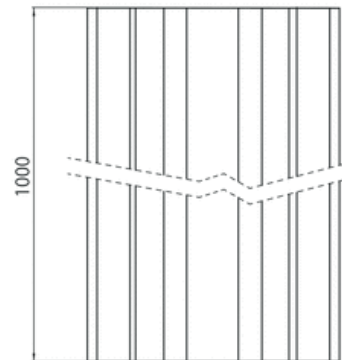

SPECIFICATION DATA

Code	Finish	Size (m)	Mounting	Description
TRKW/ST/3CTS/D/1.0M	White	1.0	Surface / Suspended	Surface / suspended mounted white 3 circuit DALI track
TRKW/ST/3CTS/D/2.0M	White	2.0	Surface / Suspended	Surface / suspended mounted white 3 circuit DALI track
TRKW/ST/3CTS/D/3.0M	White	3.0	Surface / Suspended	Surface / suspended mounted white 3 circuit DALI track
TRKB/ST/3CTS/D/1.0M	Black	1.0	Surface / Suspended	Surface / suspended mounted white 3 circuit DALI track
TRKB/ST/3CTS/D/2.0M	Black	2.0	Surface / Suspended	Surface / suspended mounted white 3 circuit DALI track
TRKB/ST/3CTS/D/3.0M	Black	3.0	Surface / Suspended	Surface / suspended mounted white 3 circuit DALI track
TRKW/ST/3CTR/D/1.0M	White	1.0M	Recessed	Recessed mounted white 3 circuit DALI track
TRKW/ST/3CTR/D/2.0M	White	2.0M	Recessed	Recessed mounted white 3 circuit DALI track
TRKW/ST/3CTR/D/3.0M	White	3.0M	Recessed	Recessed mounted white 3 circuit DALI track
TRKB/ST/3CTR/D/1.0M	Black	1.0M	Recessed	Recessed mounted black 3 circuit DALI track
TRKB/ST/3CTR/D/2.0M	Black	2.0M	Recessed	Recessed mounted black 3 circuit DALI track
TRKB/ST/3CTR/D/3.0M	Black	3.0M	Recessed	Recessed mounted black 3 circuit DALI track
TRKW/ST/3CT/EF-R	White			White 3 circuit end feed, polarity: right
TRKW/ST/3CT/EF-L	White			White 3 circuit end feed, polarity: left
TRKW/ST/3CTS/EC	White			White 3 circuit surface end cap
TRKW/ST/3CTR/EC	White			White 3 circuit recessed end cap
TRKW/ST/3CT/LF-I	White			White 3 circuit 'L' feed, polarity: internal
TRKW/ST/3CT/LF-E	White			White 3 circuit 'L' feed, polarity: external
TRKW/ST/3CT/TF-IR	White			White 3 circuit 'T' feed, polarity: internal, right
TRKW/ST/3CT/TF-IL	White			White 3 circuit 'T' feed, polarity: internal, left
TRKW/ST/3CT/TF-ER	White			White 3 circuit 'T' feed, polarity: external, right
TRKW/ST/3CT/TF-EL	White			White 3 circuit 'T' feed, polarity: external, left
TRKW/ST/3CT/XF	White			White 3 circuit 'X' feed
TRKW/ST/3CT/MF	White			White 3 circuit middle feed
TRKW/ST/3CT/JC	White			White 3 circuit joining connector
TRKW/ST/3CT/AC	White			White 3 circuit adjustable connector