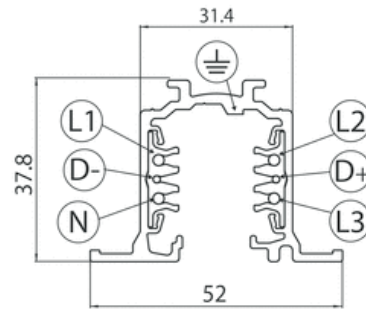

SPECIFICATION DATA

Code	Finish	Size (m)	Mounting	Description
TRKW/ST/3CTS/D/1.0M	White	1.0	Surface / Suspended	Surface / suspended mounted white 3 circuit DALI track
TRKW/ST/3CTS/D/2.0M	White	2.0	Surface / Suspended	Surface / suspended mounted white 3 circuit DALI track
TRKW/ST/3CTS/D/3.0M	White	3.0	Surface / Suspended	Surface / suspended mounted white 3 circuit DALI track
TRKB/ST/3CTS/D/1.0M	Black	1.0	Surface / Suspended	Surface / suspended mounted white 3 circuit DALI track
TRKB/ST/3CTS/D/2.0M	Black	2.0	Surface / Suspended	Surface / suspended mounted white 3 circuit DALI track
TRKB/ST/3CTS/D/3.0M	Black	3.0	Surface / Suspended	Surface / suspended mounted white 3 circuit DALI track
TRKW/ST/3CTR/D/1.0M	White	1.0M	Recessed	Recessed mounted white 3 circuit DALI track
TRKW/ST/3CTR/D/2.0M	White	2.0M	Recessed	Recessed mounted white 3 circuit DALI track
TRKW/ST/3CTR/D/3.0M	White	3.0M	Recessed	Recessed mounted white 3 circuit DALI track
TRKB/ST/3CTR/D/1.0M	Black	1.0M	Recessed	Recessed mounted black 3 circuit DALI track
TRKB/ST/3CTR/D/2.0M	Black	2.0M	Recessed	Recessed mounted black 3 circuit DALI track
TRKB/ST/3CTR/D/3.0M	Black	3.0M	Recessed	Recessed mounted black 3 circuit DALI track
TRKW/ST/3CT/EF-R	White			White 3 circuit end feed, polarity: right
TRKW/ST/3CT/EF-L	White			White 3 circuit end feed, polarity: left
TRKW/ST/3CTS/EC	White			White 3 circuit surface end cap
TRKW/ST/3CTR/EC	White			White 3 circuit recessed end cap
TRKW/ST/3CT/LF-I	White			White 3 circuit 'L' feed, polarity: internal
TRKW/ST/3CT/LF-E	White			White 3 circuit 'L' feed, polarity: external
TRKW/ST/3CT/TF-IR	White			White 3 circuit 'T' feed, polarity: internal, right
TRKW/ST/3CT/TF-IL	White			White 3 circuit 'T' feed, polarity: internal, left
TRKW/ST/3CT/TF-ER	White			White 3 circuit 'T' feed, polarity: external, right
TRKW/ST/3CT/TF-EL	White			White 3 circuit 'T' feed, polarity: external, left
TRKW/ST/3CT/XF	White			White 3 circuit 'X' feed
TRKW/ST/3CT/MF	White			White 3 circuit middle feed
TRKW/ST/3CT/JC	White			White 3 circuit joining connector
TRKW/ST/3CT/AC	White			White 3 circuit adjustable connector