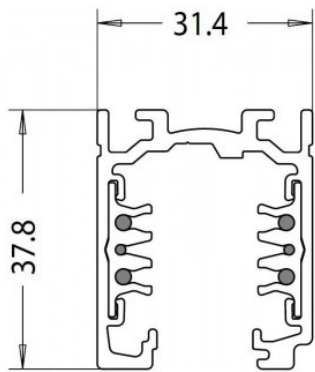

SPECIFICATION DATA

Code	Finish	Size (m)	Mounting	Description
TRKW/ST/3CTS/D/1.0M	White	1.0	Surface / Suspended	Surface / suspended mounted white 3 circuit DALI track
TRKW/ST/3CTS/D/2.0M	White	2.0	Surface / Suspended	Surface / suspended mounted white 3 circuit DALI track
TRKW/ST/3CTS/D/3.0M	White	3.0	Surface / Suspended	Surface / suspended mounted white 3 circuit DALI track
TRKB/ST/3CTS/D/1.0M	Black	1.0	Surface / Suspended	Surface / suspended mounted white 3 circuit DALI track
TRKB/ST/3CTS/D/2.0M	Black	2.0	Surface / Suspended	Surface / suspended mounted white 3 circuit DALI track
TRKB/ST/3CTS/D/3.0M	Black	3.0	Surface / Suspended	Surface / suspended mounted white 3 circuit DALI track
TRKW/ST/3CTR/D/1.0M	White	1.0M	Recessed	Recessed mounted white 3 circuit DALI track
TRKW/ST/3CTR/D/2.0M	White	2.0M	Recessed	Recessed mounted white 3 circuit DALI track
TRKW/ST/3CTR/D/3.0M	White	3.0M	Recessed	Recessed mounted white 3 circuit DALI track
TRKB/ST/3CTR/D/1.0M	Black	1.0M	Recessed	Recessed mounted black 3 circuit DALI track
TRKB/ST/3CTR/D/2.0M	Black	2.0M	Recessed	Recessed mounted black 3 circuit DALI track
TRKB/ST/3CTR/D/3.0M	Black	3.0M	Recessed	Recessed mounted black 3 circuit DALI track
TRKW/ST/3CT/EF-R	White			White 3 circuit end feed, polarity: right
TRKW/ST/3CT/EF-L	White			White 3 circuit end feed, polarity: left
TRKW/ST/3CTS/EC	White			White 3 circuit surface end cap
TRKW/ST/3CTR/EC	White			White 3 circuit recessed end cap
TRKW/ST/3CT/LF-I	White			White 3 circuit 'L' feed, polarity: internal
TRKW/ST/3CT/LF-E	White			White 3 circuit 'L' feed, polarity: external
TRKW/ST/3CT/TF-IR	White			White 3 circuit 'T' feed, polarity: internal, right
TRKW/ST/3CT/TF-IL	White			White 3 circuit 'T' feed, polarity: internal, left
TRKW/ST/3CT/TF-ER	White			White 3 circuit 'T' feed, polarity: external, right
TRKW/ST/3CT/TF-EL	White			White 3 circuit 'T' feed, polarity: external, left
TRKW/ST/3CT/XF	White			White 3 circuit 'X' feed
TRKW/ST/3CT/MF	White			White 3 circuit middle feed
TRKW/ST/3CT/JC	White			White 3 circuit joining connector
TRKW/ST/3CT/AC	White			White 3 circuit adjustable connector