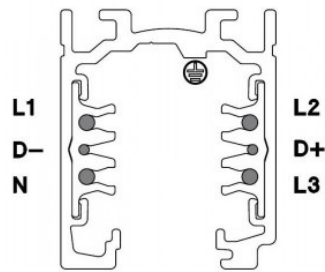

SPECIFICATION DATA

Code	Finish	Size (m)	Mounting	Description
TRKW/ST/3CTS/D/1.0M	White	1.0	Surface / Suspended	Surface / suspended mounted white 3 circuit DALI track
TRKW/ST/3CTS/D/2.0M	White	2.0	Surface / Suspended	Surface / suspended mounted white 3 circuit DALI track
TRKW/ST/3CTS/D/3.0M	White	3.0	Surface / Suspended	Surface / suspended mounted white 3 circuit DALI track
TRKB/ST/3CTS/D/1.0M	Black	1.0	Surface / Suspended	Surface / suspended mounted white 3 circuit DALI track
TRKB/ST/3CTS/D/2.0M	Black	2.0	Surface / Suspended	Surface / suspended mounted white 3 circuit DALI track
TRKB/ST/3CTS/D/3.0M	Black	3.0	Surface / Suspended	Surface / suspended mounted white 3 circuit DALI track
TRKW/ST/3CTR/D/1.0M	White	1.0M	Recessed	Recessed mounted white 3 circuit DALI track
TRKW/ST/3CTR/D/2.0M	White	2.0M	Recessed	Recessed mounted white 3 circuit DALI track
TRKW/ST/3CTR/D/3.0M	White	3.0M	Recessed	Recessed mounted white 3 circuit DALI track
TRKB/ST/3CTR/D/1.0M	Black	1.0M	Recessed	Recessed mounted black 3 circuit DALI track
TRKB/ST/3CTR/D/2.0M	Black	2.0M	Recessed	Recessed mounted black 3 circuit DALI track
TRKB/ST/3CTR/D/3.0M	Black	3.0M	Recessed	Recessed mounted black 3 circuit DALI track
TRKW/ST/3CT/EF-R	White			White 3 circuit end feed, polarity: right
TRKW/ST/3CT/EF-L	White			White 3 circuit end feed, polarity: left
TRKW/ST/3CTS/EC	White			White 3 circuit surface end cap
TRKW/ST/3CTR/EC	White			White 3 circuit recessed end cap
TRKW/ST/3CT/LF-I	White			White 3 circuit 'L' feed, polarity: internal
TRKW/ST/3CT/LF-E	White			White 3 circuit 'L' feed, polarity: external
TRKW/ST/3CT/TF-IR	White			White 3 circuit 'T' feed, polarity: internal, right
TRKW/ST/3CT/TF-IL	White			White 3 circuit 'T' feed, polarity: internal, left
TRKW/ST/3CT/TF-ER	White			White 3 circuit 'T' feed, polarity: external, right
TRKW/ST/3CT/TF-EL	White			White 3 circuit 'T' feed, polarity: external, left
TRKW/ST/3CT/XF	White			White 3 circuit 'X' feed
TRKW/ST/3CT/MF	White			White 3 circuit middle feed
TRKW/ST/3CT/JC	White			White 3 circuit joining connector
TRKW/ST/3CT/AC	White			White 3 circuit adjustable connector