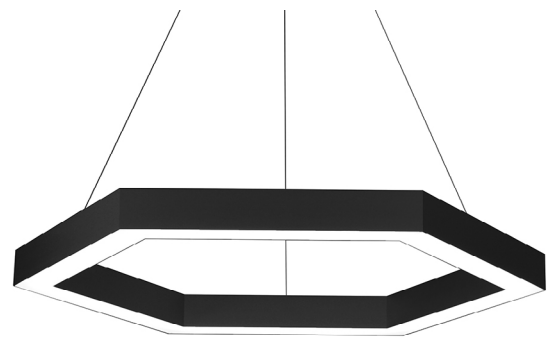

HEADOFFICE: Unit 5, Trident industrial Estate, Pindar Rd, Hoddesdon Hertfordshire, EN11 0WZ

SHOWROOM: 121 - 131 Rosebery Ave, London, EC1R 4RF

SHOWROOM: 1 New York St, Manchester, M1 4HD

01992 445828

Enabled
Licensing Program for LED
Luminaires and Retrofit Bulbs

Member
Synergy Commercial
Lighting Limited