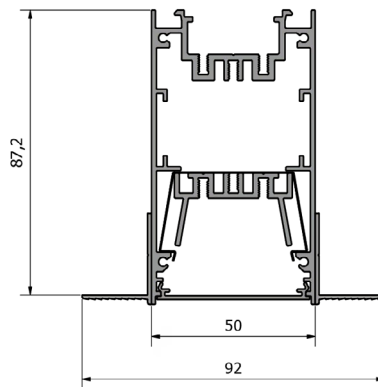

Polaris 55T Recessed Trimless Opal

LED Linear Luminaire

Construction

- Extruded aluminium profile
- Clip-in diffuser
- European brand control gear
- Made in the UK

Features

- High efficiency LED boards
- Range of length options
- Wide-beam light distribution

Applications

- Commercial and Business Areas
- Public buildings
- Housing
- Offices
- Hotels and Restaurants
- Arts and Culture spaces

Benefits

- Custom-fit options
- Contemporary style
- Energy efficient solution
- 5 Year warranty

Optical Options

Code	Description
/OS	Opal
/HX	Low Glare
/VC	Visual Comfort Low Glare

CCT Options

Code	Description
4K8	4000K (Standard)
4K9	4000K CRI 90
3K8	3000K

For 3000K version, replace '4K8' in part number with '3K8' for 4000K CRI 90 replace "4K8" with "4K9"

Control Options

Code	Description
D	DALI
S	Switchdim control

For DALI control, replace 'F' in part number with 'D' for SwitchDim replace 'F' with 'S'

Dimensions

Mounting Options

Code	Description
/NA	Recessed Only

Finish Options

Code	Description
B	Black RAL 9005 (Standard)
W	White RAL 9016
S	Silver RAL 9006
RAL	Any RAL by request
SFX	Special effect finishes (SFX) by request. See Product Portfolio

For White finish, replace 'B' in part number with 'W' for Silver replace 'B' with 'S'. Contact us for custom RAL

Emergency Options

Code	Description
/EM	3 hour maintained, manual test
/ED	3 hour maintained, DALI / Self Test

For emergency version, add onto end of part number as required

Continuous Options

Code	Description
C	Continuous
S	Start of run
E	End of run

Part numbers are for individual luminaires. For continuous replace 'I' in part number with 'C', 'S' or 'E'. Please specify continuous separately. ie **P31B/HX/F/3990/4K8**

Please note, The light source contained in this luminaire shall only be replaced by the manufacturer or his service agent or a similar qualified person.