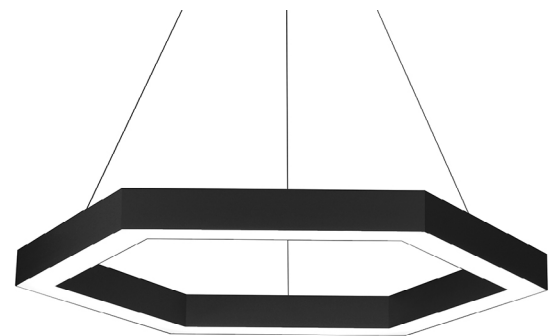

HEADOFFICE: Unit 5, Trident industrial Estate, Pindar Rd, Hoddesdon Hertfordshire, EN11 0WZ

SHOWROOM: 121 - 131 Rosebery Ave, London, EC1R 4RF

SHOWROOM: 1 New York St, Manchester, M1 4HD

01992 445828