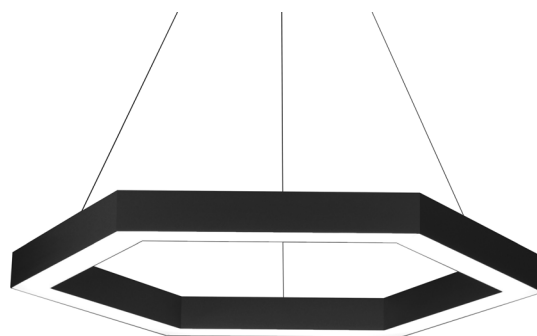

Polaris 52 Direct Low Glare

LED Linear Luminaire

SVIELTO

FULLY CUSTOMISABLE
If you can
imagine it
Synergy Creativ
can make it

Synergy Creativ also offers **Polaris 52 Direct Visual Comfort** version that meets standard EN 12464 which defines a maximum luminance limit of 3000 candelas per square metre at angles of 65 degrees and above.