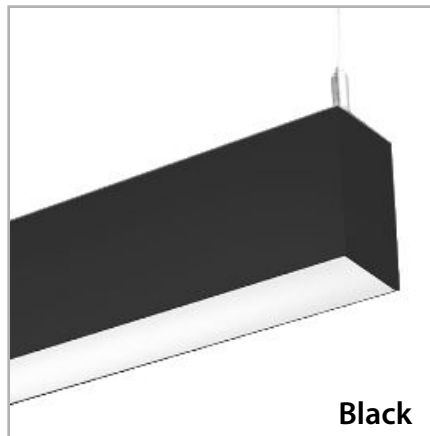

SHOWROOM: 121-131 Rosebery Ave, London EC1R 4RF

SHOWROOM: 1 New York St, Manchester M1 4HD

01992 445828

Polaris 52 Direct Low Glare

LED Linear Luminaire

STANDARD FINISHES

Black finish as standard - represented by 'B' in the part number