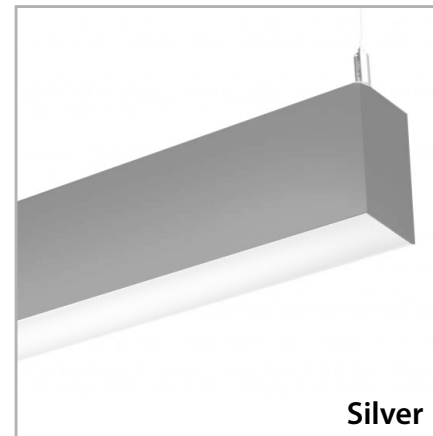

For Silver finish, replace 'B' in part number with 'S'