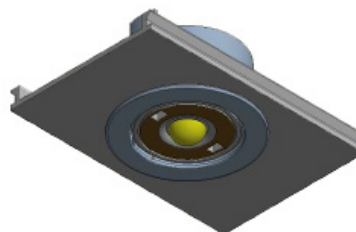

Polaris 52 Direct Low Glare

LED Linear Luminaire

SVIELTO

FULLY CUSTOMISABLE
If you can
imagine it
Synergy Creativ
can make it

Synergy Creativ also offers **Polaris 52 Direct Visual Comfort** version that meets standard EN 12464 which defines a maximum luminance limit of 3000 candelas per square metre at angles of 65 degrees and above.

Polaris 52 Direct Low Glare

LED Linear Luminaire

Accessories

Corner connector

Connector plates and Suspension

X connector

PIR Plate

T connector