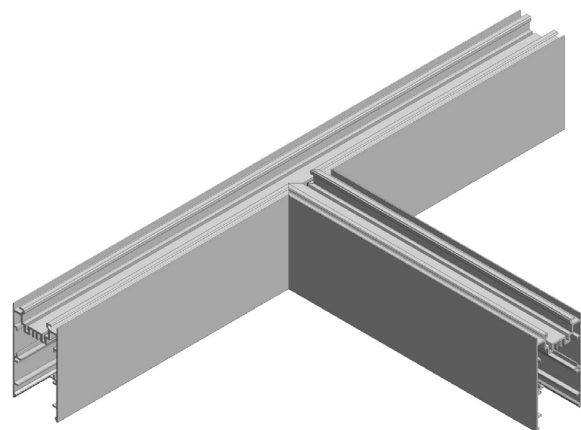

Polaris 52 Direct Low Glare

LED Linear Luminaire

Accessories

Corner connector

Connector plates and Suspension

X connector

PIR Plate

T connector