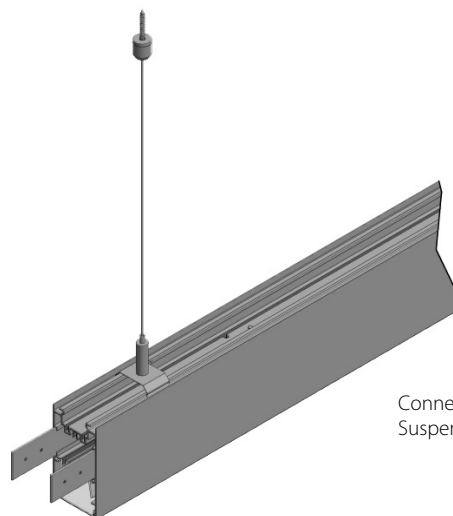

Polaris 52 Direct Low Glare

LED Linear Luminaire

Accessories

Corner connector

Connector plates and Suspension

X connector

PIR Plate

T connector