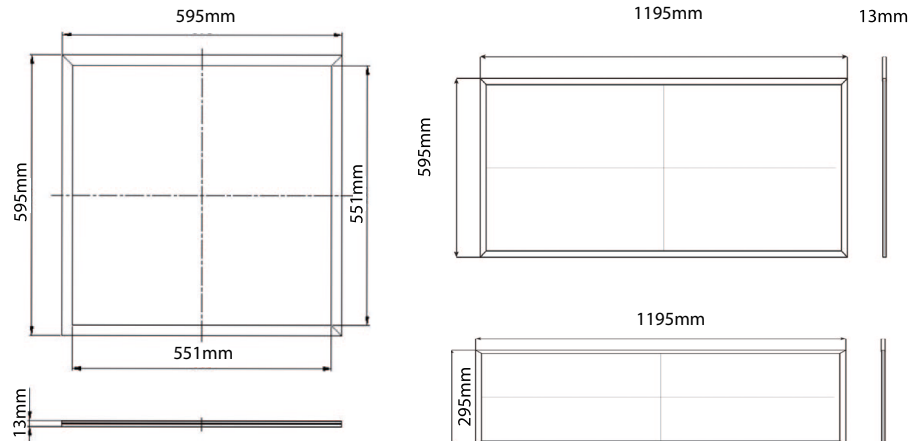

Sigmalux Panel

Recessed Opal/Low Glare LED Panel

Construction

- Lightweight aluminium frame
- White powder coated finish
- Aluminium reflector and heat sink
- European Branded Driver

Features

- Ultra slim design
- Microprismatic diffuser
- IP44

Applications

- Commercial and Business Areas
- Public buildings
- Hospitals
- Offices
- Hotels and Restaurants
- Arts and Culture spaces

Benefits

- Easy to install
- Replaces for old grid panels
- Supports UGR19 schemes
- Mount within suspended ceilings

Optical Options

Code	Description
OP	Opal
LG	Low Glare

CCT Options

Code	Description
4K8	4000K (Standard)
3K8	3000K

For 3000K version, replace '4K8' in part number with '3K8'

Control Options

Code	Description
D	DALI
S	Switchdim control

For DALI control, replace 'F' in part number with 'D'
for SwitchDim replace 'F' with 'S'

Dimensions