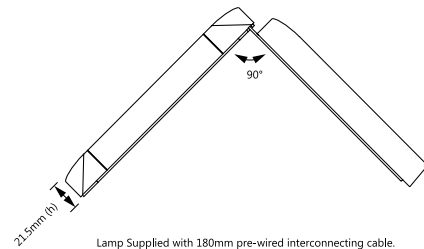

SPECIFICATION DATA

Code	Finish	Mounting	Lens Options	Size (mm)	Delivered Lumens (lm)	Integral Test Routine	Battery Recharge Period
PSEW/3W/DST/OA	White	Recessed	Open Area	Dia 50 x 28mm	123	EN62034/DALI	24 hours
PSEW/3W/DST/COR	White	Recessed	Corridor	Dia 50 x 28mm	155	EN62034/DALI	24 hours
PSEB/3W/DST/OA	Black	Recessed	Open Area	Dia 50 x 28mm	123	EN62034/DALI	24 hours
PSEB/3W/DST/COR	Black	Recessed	Corridor	Dia 50 x 28mm	155	EN62034/DALI	24 hours

- Non-maintained, self contained
- 5 year warranty, 1 year battery warranty
- See website for LDT files
- For CAD/BIM contact us
- See website for Technical Data Sheet
- Module will operate in self test mode if no DALI signal is detected.
- Self test products automatically randomise their testing times for minimal risk, tests can occur at any time. This should be considered when designing projects.