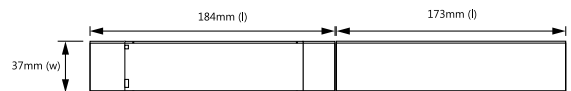

SPECIFICATION DATA

Code	Finish	Mounting	Lens Options	Size (mm)	Delivered Lumens (lm)	Integral Test Routine	Battery Recharge Period
PSEW/3W/DST/OA	White	Recessed	Open Area	Dia 50 x 28mm	123	EN62034/DALI	24 hours
PSEW/3W/DST/COR	White	Recessed	Corridor	Dia 50 x 28mm	155	EN62034/DALI	24 hours
PSEB/3W/DST/OA	Black	Recessed	Open Area	Dia 50 x 28mm	123	EN62034/DALI	24 hours
PSEB/3W/DST/COR	Black	Recessed	Corridor	Dia 50 x 28mm	155	EN62034/DALI	24 hours

- Non-maintained, self contained
- 5 year warranty, 1 year battery warranty
- See website for LDT files
- For CAD/BIM contact us
- See website for Technical Data Sheet
- Module will operate in self test mode if no DALI signal is detected.
- Self test products automatically randomise their testing times for minimal risk, tests can occur at any time. This should be considered when designing projects.

Corridor Lens Lamp