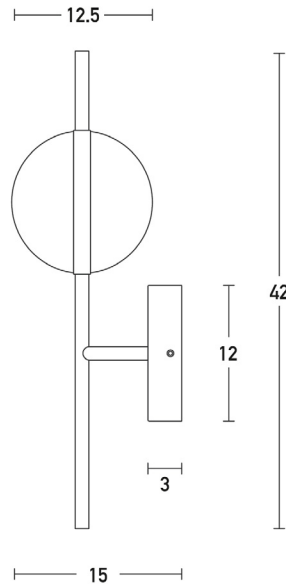

Construction

- Aluminium and Acrylic

Optical Options

Code	Description
/OS	Opal (Standard)

Mounting Options

Code	Description
	Surface Mounted (Standard)

Features

- LED
- Family of products
- Stylish design

CCT Options

Code	Description
3K8	3000K

Finish Options

Code	Description
	Matt Black and Gold (Standard)
RAL	Any RAL by request

Applications

- Commercial and Business Areas
- Public buildings
- Housing
- Offices
- Hotels and Restaurants
- Arts and Culture spaces

Dimensions

Benefits

- Contemporary style
- Energy efficient solution
- 5 Year warranty

HEAD OFFICE: Unit 4, Charlton Mead Lane, Hoddesdon, Hertfordshire EN11 0DJ

SHOWROOM: 121-131 Rosebery Ave, London EC1R 4RF

SHOWROOM: 1 New York St, Manchester M1 4HD

01992 445828

EnabledLED
Licensing Program for LED
Luminaires and Retrofit Bulbs

Member
Synergy Commercial
Lighting Limited