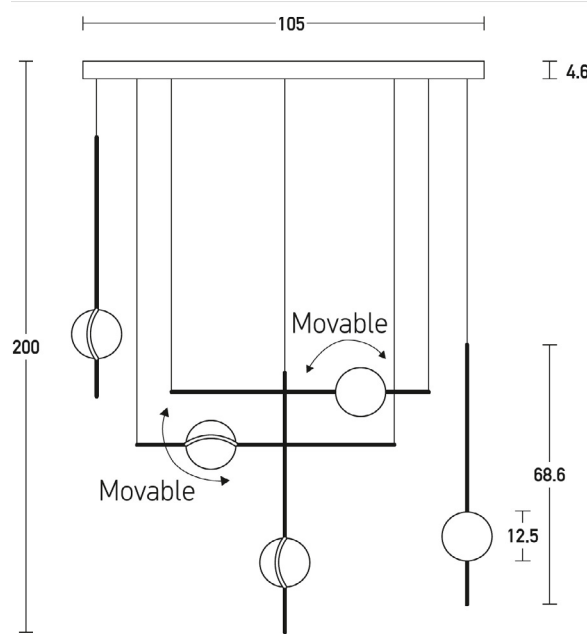

Construction

- Aluminium and Acrylic

Features

- LED
- Adjustable Balls
- Family of products

Applications

- Commercial and Business Areas
- Public buildings
- Housing
- Offices
- Hotels and Restaurants
- Arts and Culture spaces

Benefits

- Contemporary style
- Energy efficient solution
- 5 Year warranty

Optical Options

Code	Description
/OS	Opal (Standard)

CCT Options

Code	Description
3K8	3000K

Mounting Options

Code	Description
	Surface Mounted (Standard)

Finish Options

Code	Description
	Matt Black and Gold (Standard)
RAL	Any RAL by request

Dimensions

HEAD OFFICE: Unit 4, Charlton Mead Lane, Hoddesdon, Hertfordshire EN11 0DJ

SHOWROOM: 121-131 Rosebery Ave, London EC1R 4RF

SHOWROOM: 1 New York St, Manchester M1 4HD

01992 445828

Enabled
Licensing Program for LED
Luminaires and Retrofit Bulbs

Member
Synergy Commercial
Lighting Limited