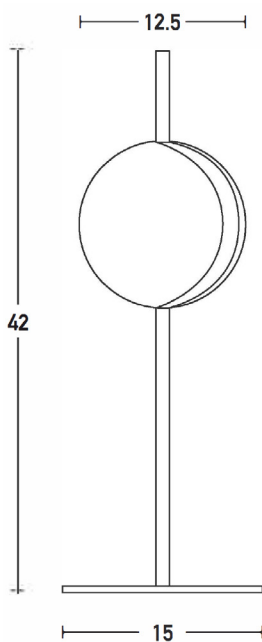

Decorative Lighting

Laguna Desk Lamp

Pendantic.

SPECIFICATION DATA

Code	Finish	Diffuser	Size (mm)	Delivered Lumens (lm)	Total System Wattage (W)	Efficacy (lm/cw)	Colour Temp (°K)	CRI
PEND/LAG/T1	Matt Black, Matt Gold	Opal	ø 125 x 420	640	8	80	3000	>80

Finish Options

Code	Description
	Matt Black and Gold (Standard)
RAL	Any RAL by request

Dimensions

HEAD OFFICE: Unit 4, Charlton Mead Lane, Hoddesdon, Hertfordshire EN11 0DJ
 SHOWROOM: 121-131 Rosebery Ave, London EC1R 4RF
 SHOWROOM: 1 New York St, Manchester M1 4HD