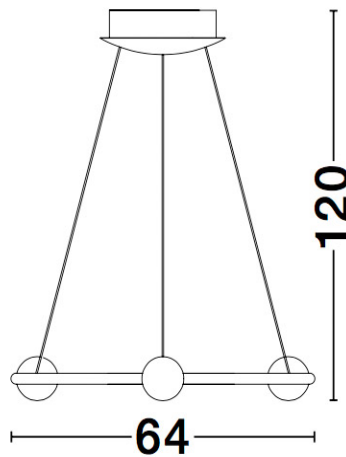

Decorative Lighting

Celia Ceiling Pendant Two

Pendantic.

**SPECIFICATION DATA**

Code	Finish	Diffuser	Size (mm)	Delivered Lumens (lm)	Total System Wattage (W)	Efficacy (lm/cw)	Colour Temp (°K)	CRI
	Black	Opal	640 x 640 x1200	2036	36	56.5	3000	>80

## Dimensions