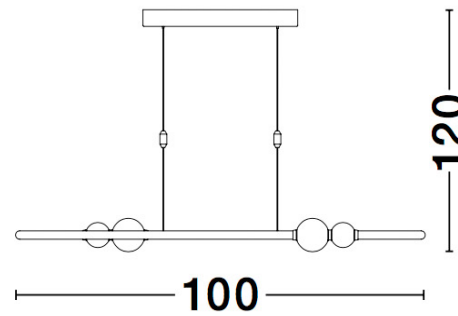

Decorative Lighting

Malibu Pendant One

Pendantic.

SPECIFICATION DATA

Code	Finish	Diffuser	Size (mm)	Delivered Lumens (lm)	Total System Wattage (W)	Efficacy (lm/cw)	Colour Temp (°K)	CRI
	Black	Opal	1000 x 280 x 1200	2660	44.2	60.1	3000	>80

Benefits

- Contemporary style
- Energy efficient solution
- 5 Year warranty

Optical Options

Code	Description
/OS	Opal (Standard)

CCT Options

Code	Description
3K8	3000K

Dimensions

Mounting Options