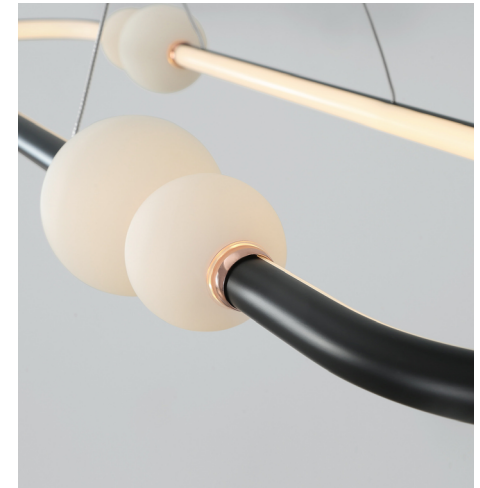

Decorative Lighting

Malibu Pendant One

Pendantic.

SPECIFICATION DATA

Code	Finish	Diffuser	Size (mm)	Delivered Lumens (lm)	Total System Wattage (W)	Efficacy (lm/cw)	Colour Temp (°K)	CRI
	Black	Opal	1000 x 280 x 1200	2660	44.2	60.1	3000	>80

Malibu Pendant One

Construction

- Black aluminium
- Opal Glass

Features

- LED
- Stylish design
- Family of products

Applications

- Commercial and Business Areas
- Public buildings
- Housing
- Offices
- Hotels and Restaurants
- Arts and Culture spaces

Code	Description
	Surface Mounted (Standard)

Finish Options

Code	Description
B	Black (Standard)
SG	Satin gold
RAL	Any RAL by request

Finish Detail

HEAD OFFICE: Unit 4, Charlton Mead Lane, Hoddesdon, Hertfordshire EN11 0DJ