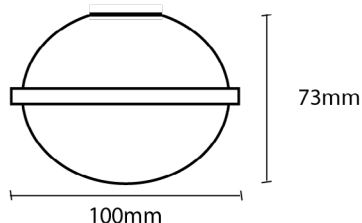

SPECIFICATION DATA

Code	Diffuser	Finish	Size (mm)	Delivered Lumens (lm)	Total System Wattage (W)	Efficacy (lm/cw)	Colour Temp (°K)	CRI
CSM/15/F/5300/4K8	Opal	Grey	1500	5300	57	93	4000K	>85

- 3 year warranty
- See website for LDT files
- For CAD/BIM contact us
- For bespoke lengths please contact us
- See website for Technical Data Sheet
- IP65

For DALI control, replace 'F' in part number with 'D' for SwitchDim replace 'F' with 'S' for Microwave sensor add MS to the end.

Dimensions

Mounting Options

Code	Description
N/A	Surface

Finish Options

Code	Description
W	Grey