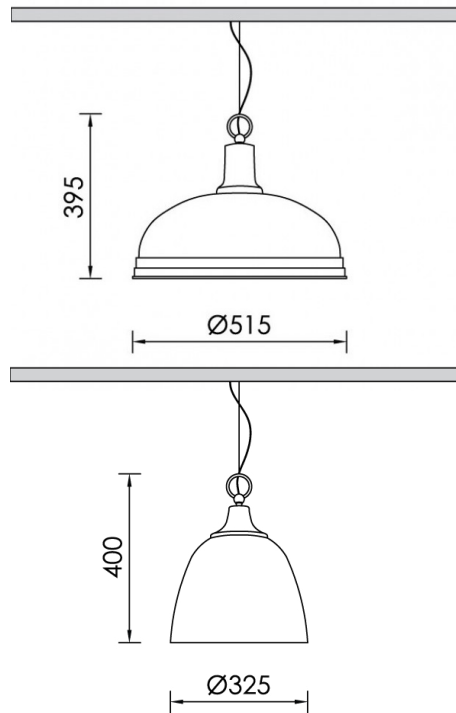

Decorative Lighting
Belleville 14

Pendantic.

SPECIFICATION DATA

Code	Finish	Size (mm)	Delivered Lumens (lm)	Total System Wattage (W)	Efficacy (lm/cw)	Colour Temp (°K)	CRI
BELR/14	Rusty	ø 515 x 395	N/A	Max 60W	N/A	N/A	N/A
BELR/12	Rusty	ø 325 x 400	N/A	Max 60W	N/A	N/A	N/A
143200	Lamp	GLS E27 LED	806	7.5	85.5	2700K	>80

Code	Description
	Suspended (Standard)

Finish Options

Code	Description
N/A	Rust
B	Black
W	White
G	Grey
RG	Rust Gold

Dimensions

Finish Detail

HEAD OFFICE: Unit 4, Charlton Mead Lane, Hoddesdon, Hertfordshire EN11 0DJ