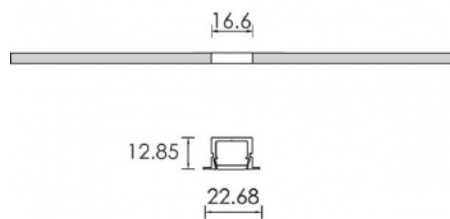

POLARIS 12

RECESSED MICRO LED LINEAR

Code	LED/m	Wattage/m	Lumen/m	Cutting/cm	Colour Temp (K)
P12/1/OS/120	120	9.6	780	5	4000K
P12/1/OS/70	70	15	2100	10	4000K

Please note: Due to the small size of this luminaire the drivers are remote mounted. As surface mounting box can be supplied by request.

L max : 4500 mm

Classification: 100% Downlight
CRI: >80
Life Expectancy: 30,000 Hours
IP Rating: IP40

Impact Rating: IK05
Downlight Diffuser: Uses Opal Satin Diffuser
Suspension Length: 1.25m Suspension